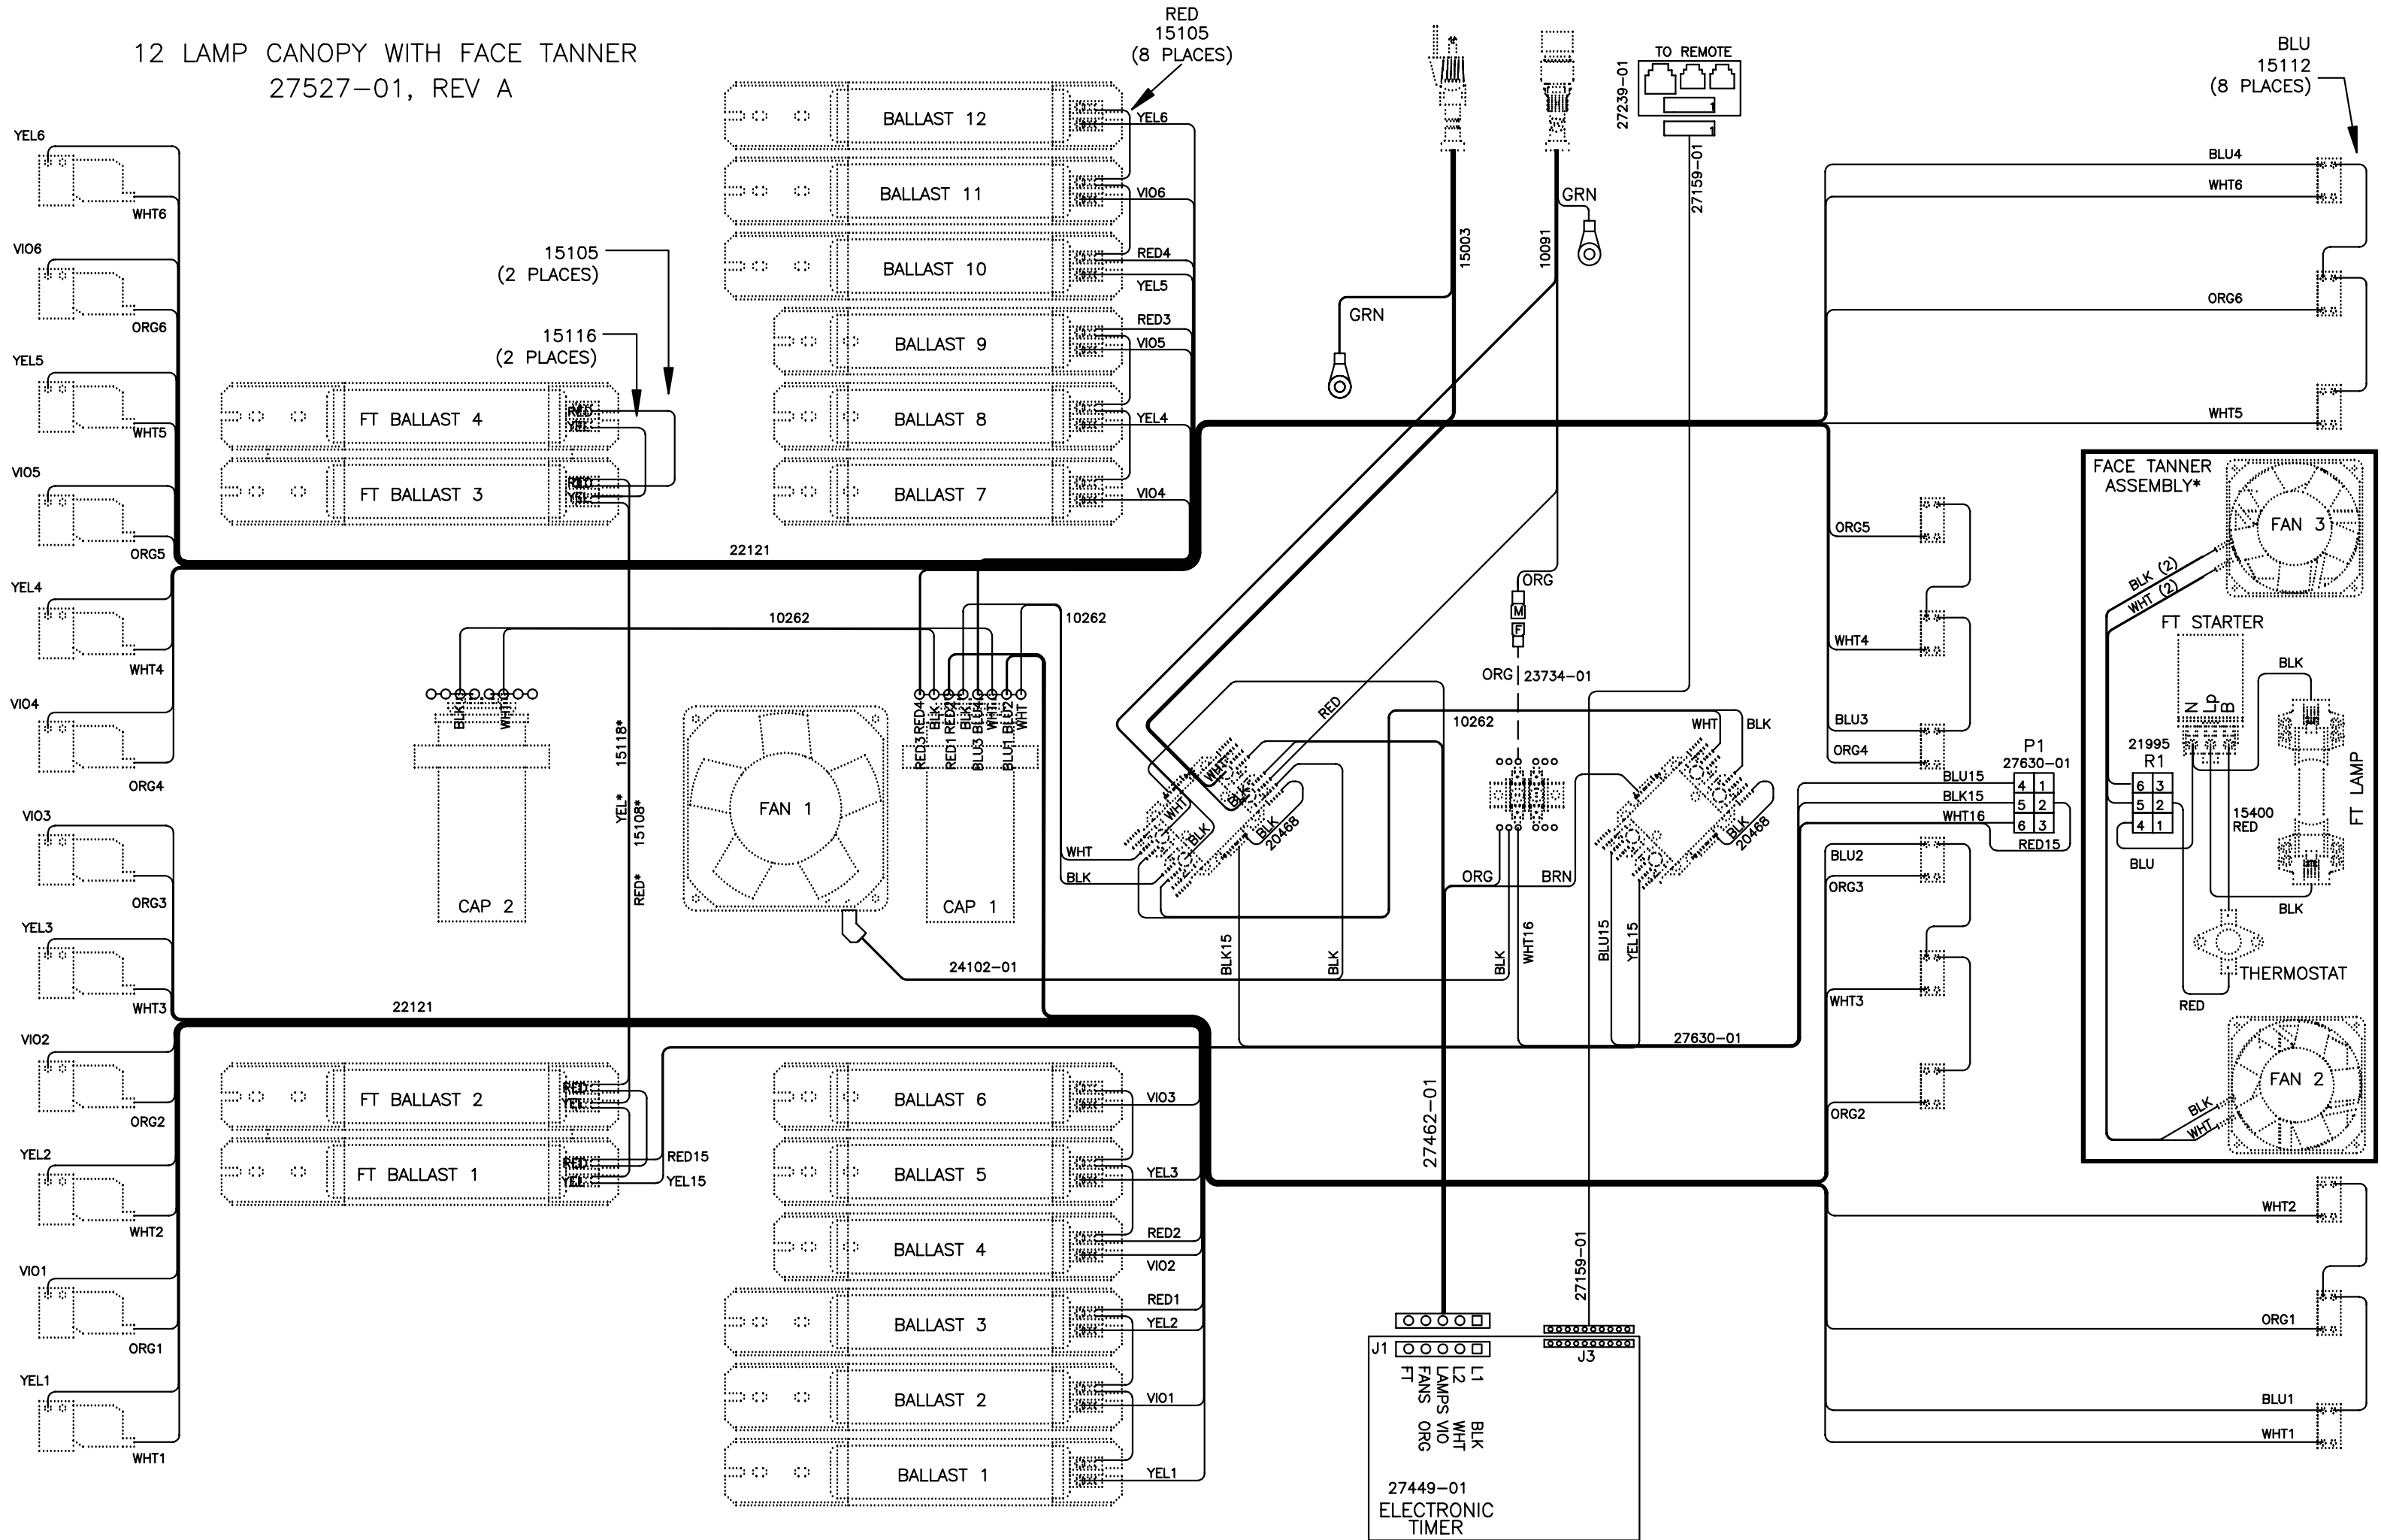

12 LAMP CANOPY WITH FACE TANNER  
27527-01, REV A

RED 15105 (8 PLACES)

BLU 15112 (8 PLACES)

15105 (2 PLACES)

15116 (2 PLACES)

TO REMOTE

27239-01

27159-01

BLU4

WHT6

ORG6

WHT5

FACE TANNER ASSEMBLY\*

FAN 3

FT STARTER

15400 RED

27159-01

WIRE COLORS AND PART NUMBERS  
ON ACTUAL ASSEMBLIES  
COULD VARY FROM THOSE  
SHOWN ON WIRE DIAGRAMS

12 LAMP BENCH EV3 '06  
27523-01, REV A  
BOTTOM FRONT OF BED