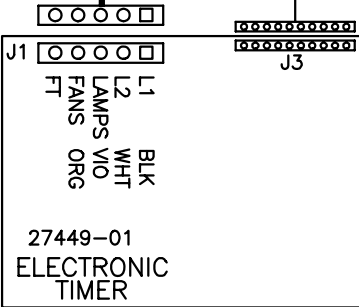

BLK

P1 27630-01

BLU15 4 1

BLK15 5 2

WHT16 6 3

RED15

27630-01

27462-01

27159-01

WIRE COLORS AND PART NUMBERS  
ON ACTUAL ASSEMBLIES  
COULD VARY FROM THOSE  
SHOWN ON WIRE DIAGRAMS

12 LAMP BENCH EV3 '06  
27523-01, REV A  
BOTTOM FRONT OF BED