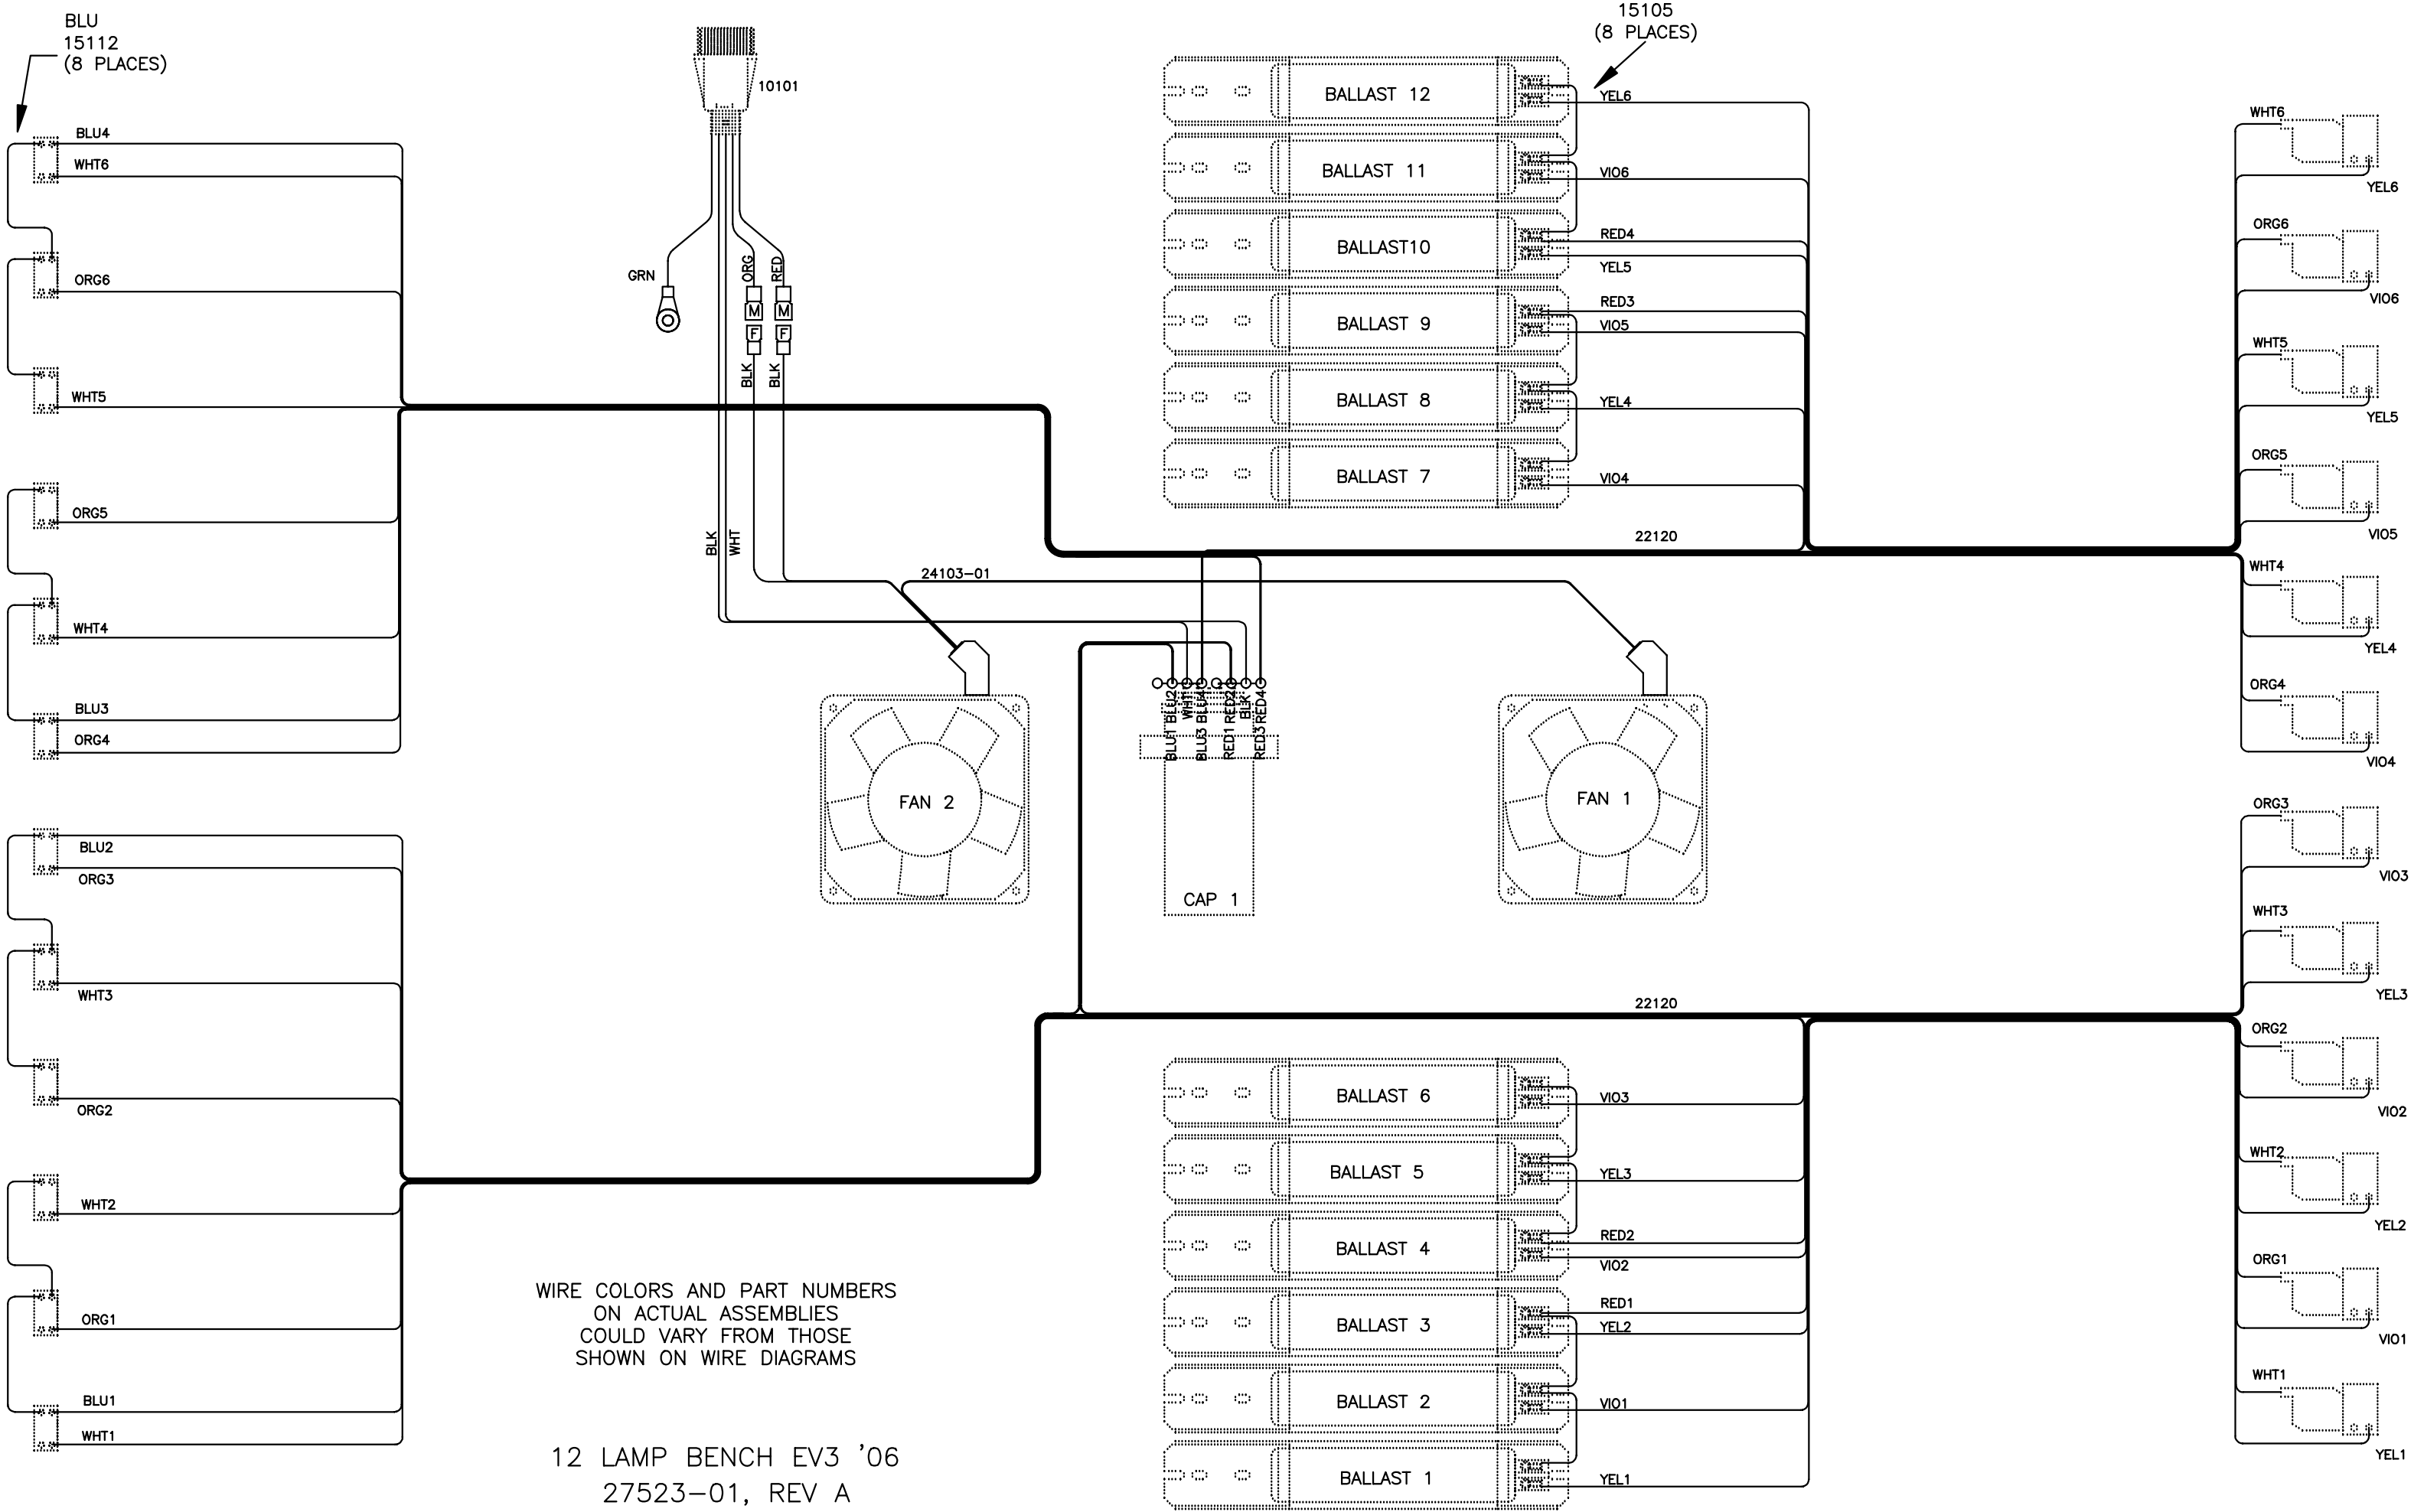

12 LAMP CANOPY WITH FACE TANNER  
27527-01, REV A

RED 15105 (8 PLACES)

BLU 15112 (8 PLACES)

15105 (2 PLACES)

15116 (2 PLACES)

TO REMOTE

27239-01

27159-01

BLK

P1 27630-01

BLU15 4 1

BLK15 5 2

WHT16 6 3

RED15

27630-01

27462-01

27159-01

WIRE COLORS AND PART NUMBERS  
ON ACTUAL ASSEMBLIES  
COULD VARY FROM THOSE  
SHOWN ON WIRE DIAGRAMS

12 LAMP BENCH EV3 '06  
27523-01, REV A  
BOTTOM FRONT OF BED