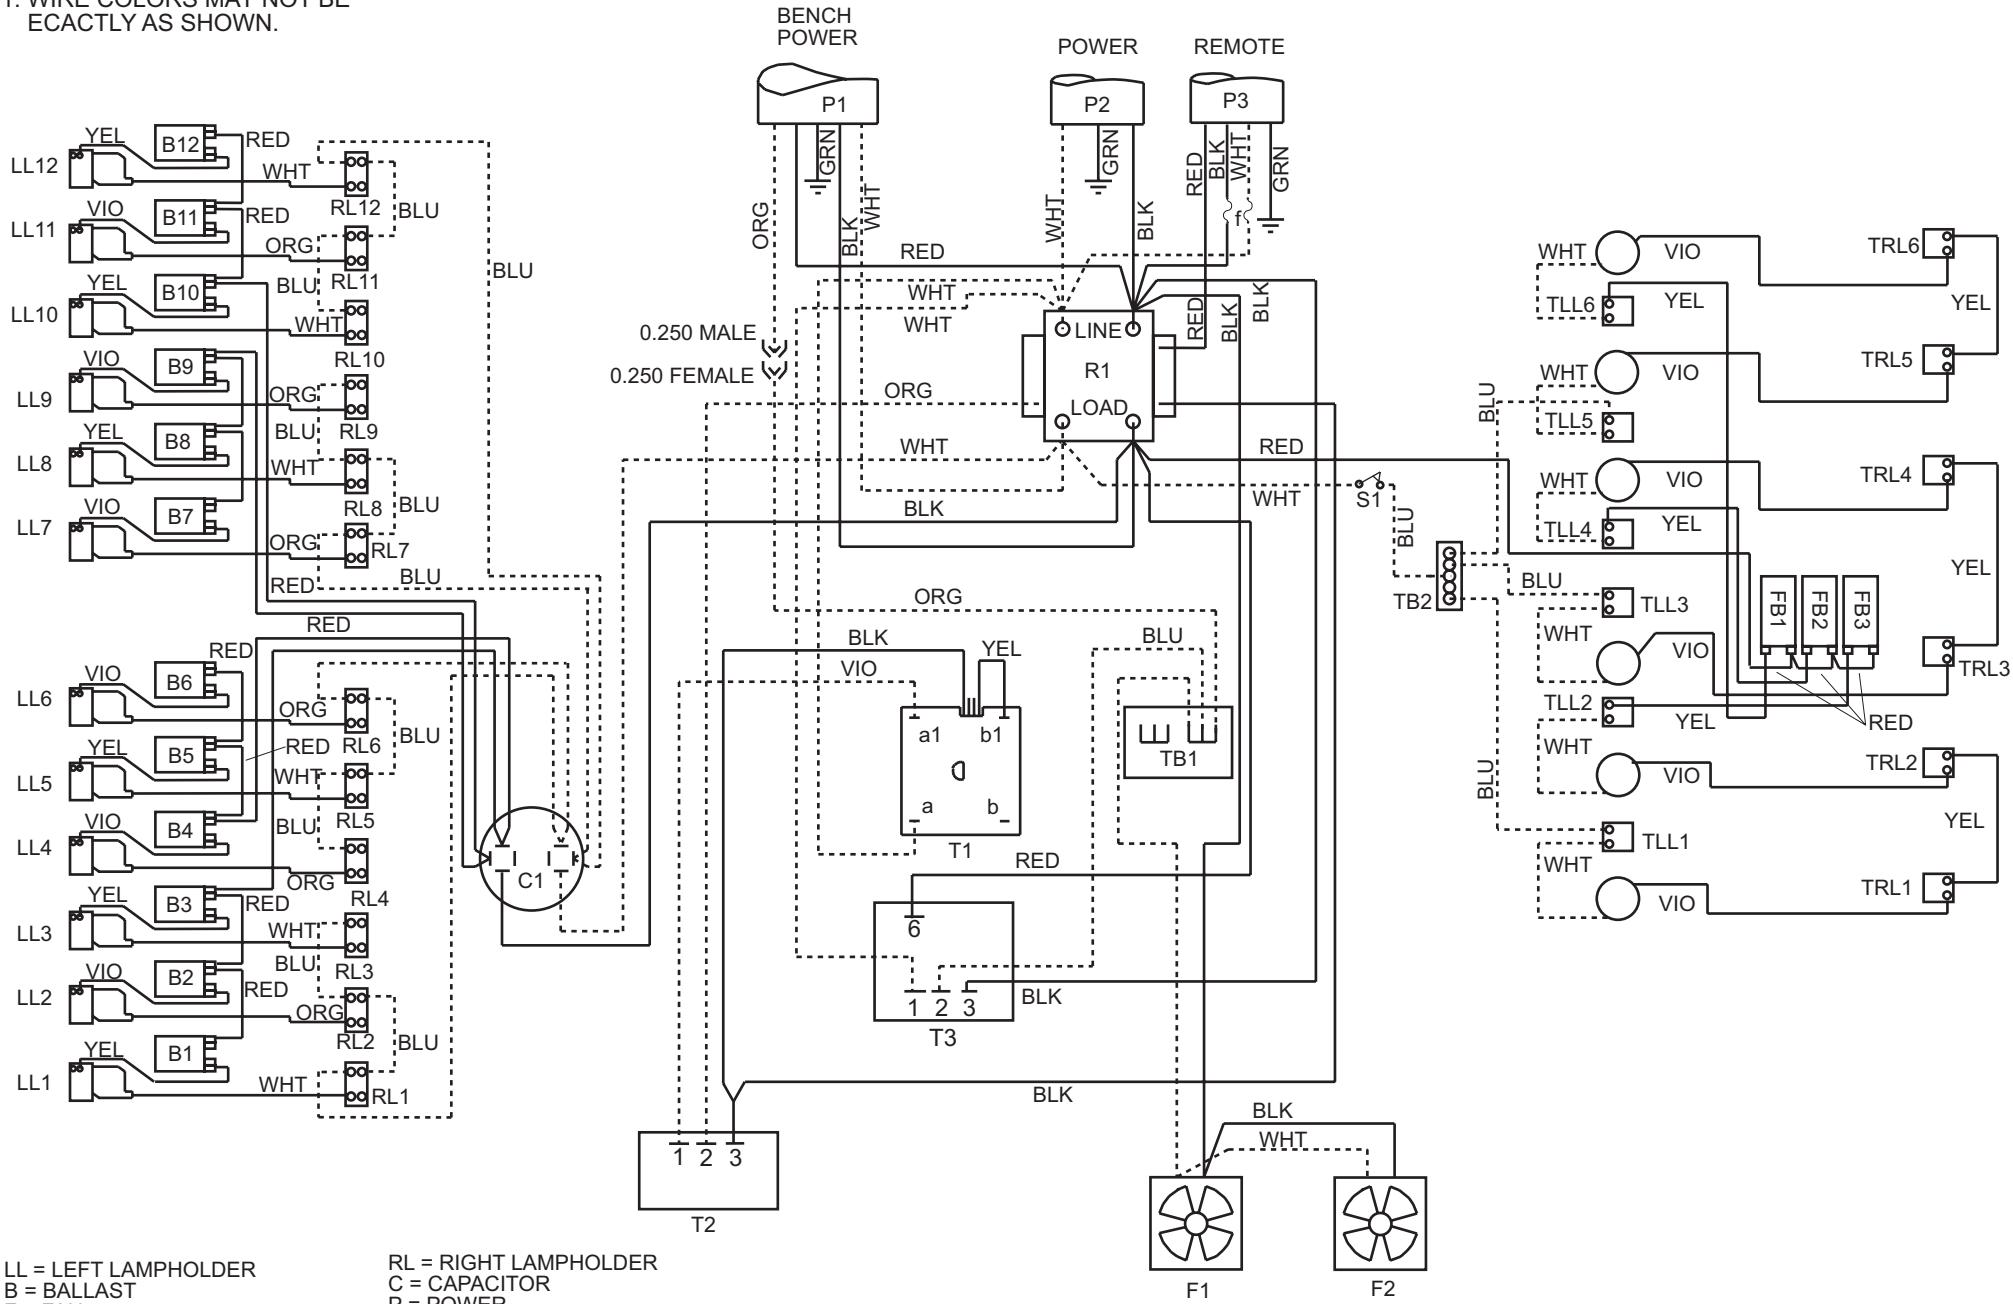

SUNVISION PRO 24ST CANOPY

LL = LEFT LAMPHOLDER
 B = BALLAST
 F = FAN
 R = RELAY (CONTACTOR)
 TB = TERMINAL BLOCK
 S = SWITCH
 f = FUSE

RL = RIGHT LAMPHOLDER
 C = CAPACITOR
 P = POWER
 T = TIMER
 FB = FACE TANNER BALLAST
 TLL = TURBL LEFT LAMPHOLDER
 TRL = TURBO RIGHT LAMPHOLDER

FRONT OF BED

6220 CHURCHMAN BYPASS
 INDIANAPOLIS, IN 46203

22222 REV. A

SUNVISION PRO 24ST CANOPY

NOTE:
1. WIRE COLORS MAY NOT BE EXACTLY AS SHOWN.

LL = LEFT LAMPHOLDER
B = BALLAST
F = FAN
R = RELAY (CONTACTOR)
TB = TERMINAL BLOCK
S = SWITCH
f = FUSE

RL = RIGHT LAMPHOLDER
C = CAPACITOR
P = POWER
T = TIMER
FB = FACE TANNER BALLAST
TLL = TURBL LEFT LAMPHOLDER
TRL = TURBO RIGHT LAMPHOLDER

WARNING : ALTERING THE DESIGN, TIMER SYSTEM, OR WIRING FROM THAT SHOWN HEREIN, WILL VOID THE WARRANTY, AND MAY RESULT IN A VIOLATION OF FEDERAL LAW.

NOTE:
1. WIRE COLORS MAY NOT BE EXACTLY AS SHOWN.

LL = LEFT LAMPHOLDER
B = BALLAST
F = FAN
HC = HOUR COUNTER

RL = RIGHT LAMPHOLDER
C = CAPACITOR
P = POWER JACK

WARNING : ALTERING THE DESIGN, TIMER SYSTEM, OR WIRING FROM THAT SHOWN HEREIN, WILL VOID THE WARRANTY, AND MAY RESULT IN A VIOLATION OF FEDERAL LAW.