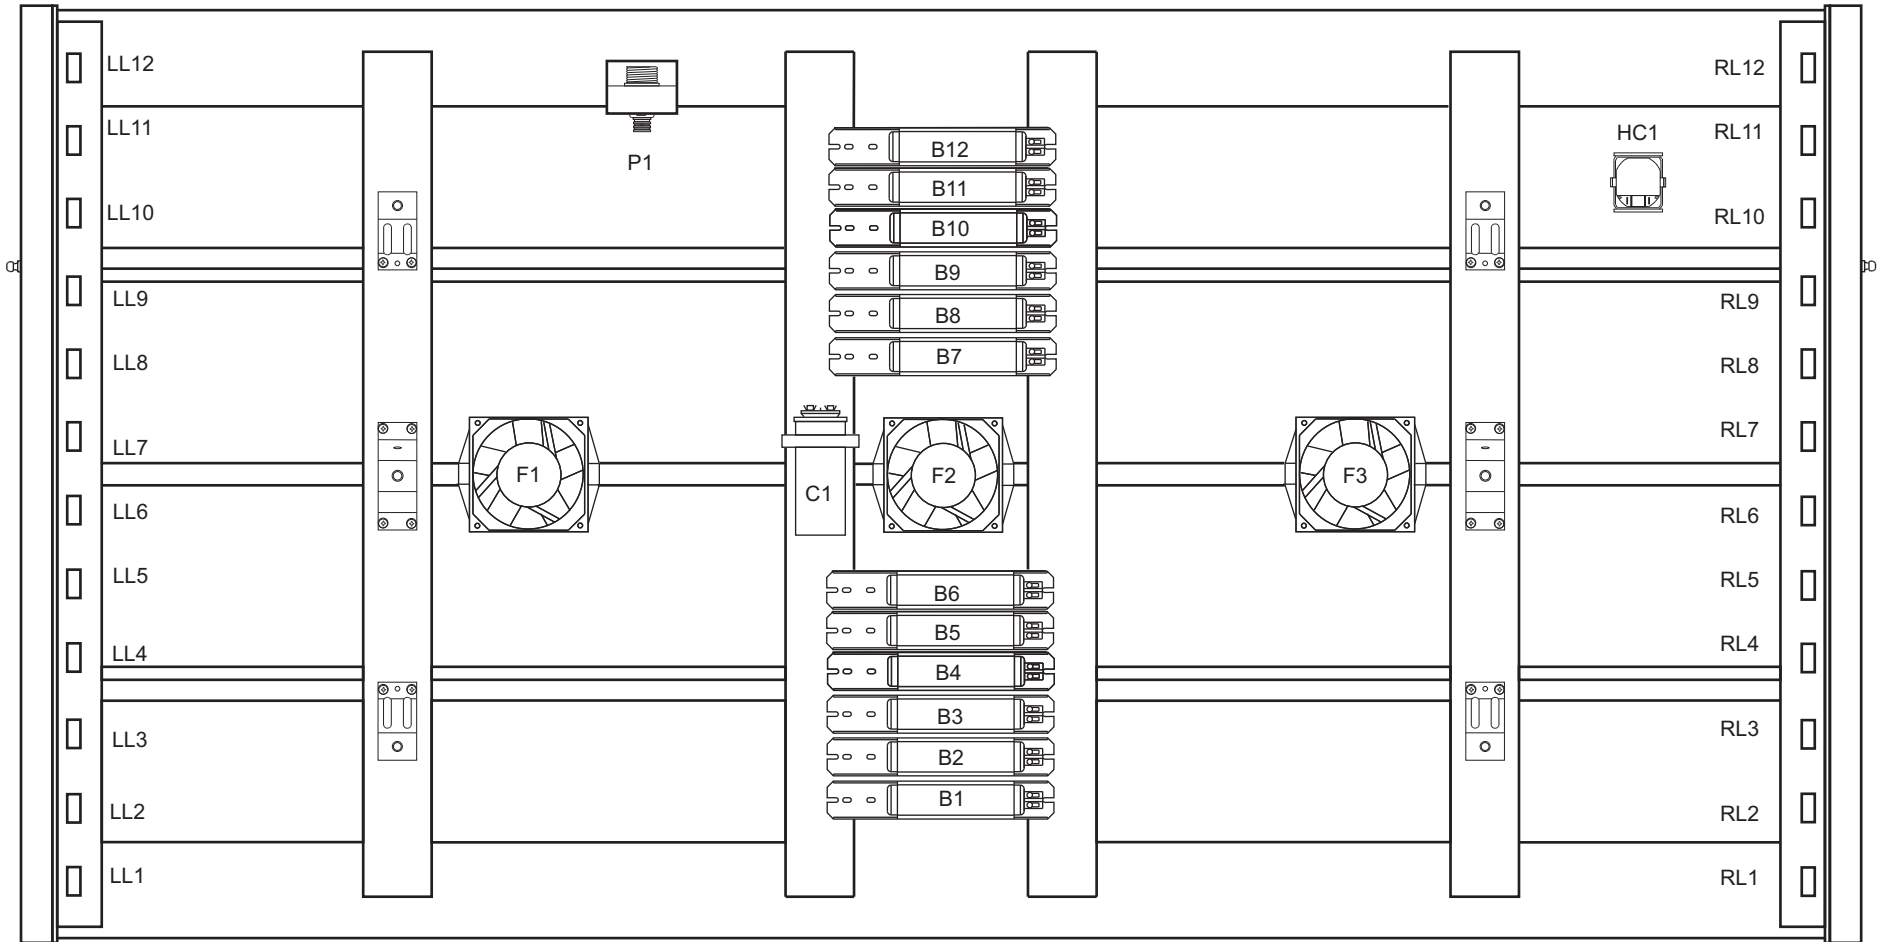

SUNVISION PRO 24S BENCH

LL = LEFT LAMPHOLDER
B = BALLAST
F = FAN
HC = HOUR COUNTER

RL = RIGHT LAMPHOLDER
C = CAPACITOR
P = POWER

6220 CHURCHMAN BYPASS
INDIANAPOLIS, IN 46203

22224 REV. A