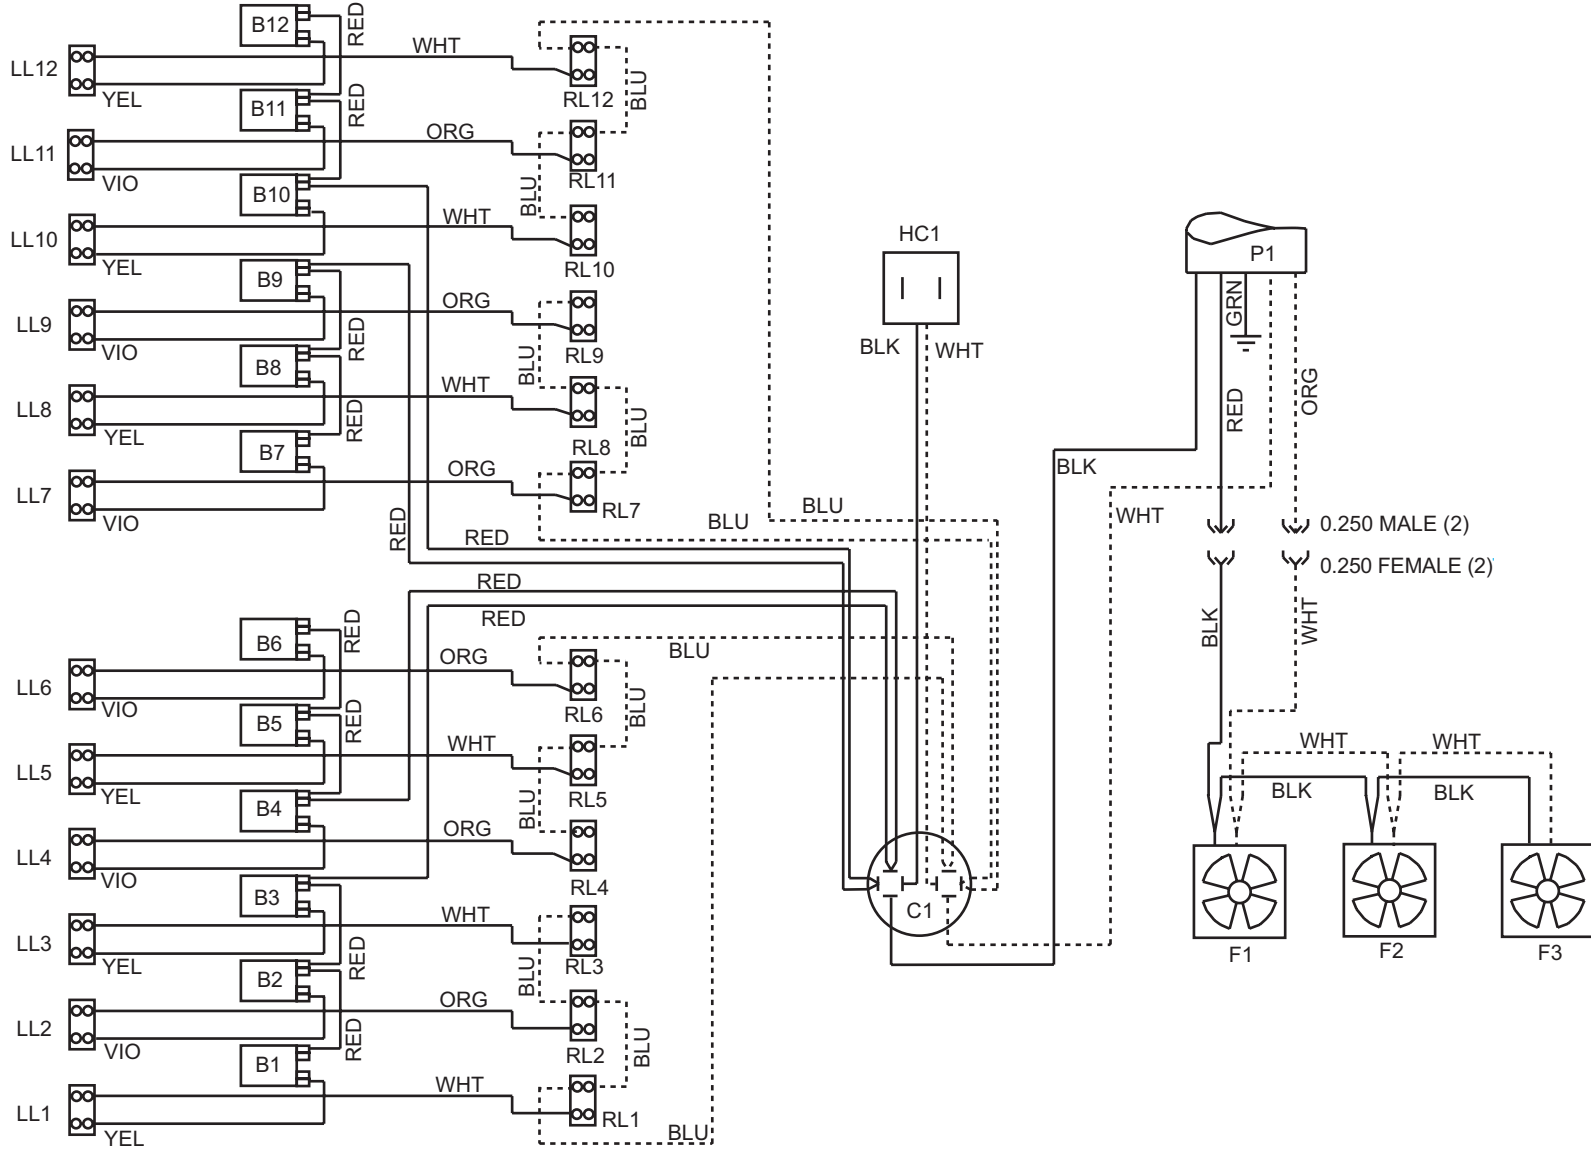

RL = RIGHT LAMPHOLDER
C = CAPACITOR
P = POWER
T = TIMER
FB = FACE TANNER BALLAST
TLL = TURBL LEFT LAMPHOLDER
TRL = TURBO RIGHT LAMPHOLDER

WARNING : ALTERING THE DESIGN, TIMER SYSTEM, OR WIRING FROM THAT SHOWN HEREIN, WILL VOID THE WARRANTY, AND MAY RESULT IN A VIOLATION OF FEDERAL LAW.

SUNVISION PRO 24S BENCH

LL = LEFT LAMPHOLDER
 B = BALLAST
 F = FAN
 HC = HOUR COUNTER

RL = RIGHT LAMPHOLDER
 C = CAPACITOR
 P = POWER

6220 CHURCHMAN BYPASS
 INDIANAPOLIS, IN 46203

22224 REV. A

SUNVISION PRO 24S BENCH

NOTE:
1. WIRE COLORS MAY NOT BE EXACTLY AS SHOWN.

LL = LEFT LAMPHOLDER
B = BALLAST
F = FAN
HC = HOUR COUNTER

RL = RIGHT LAMPHOLDER
C = CAPACITOR
P = POWER JACK

WARNING : ALTERING THE DESIGN, TIMER SYSTEM, OR WIRING FROM THAT SHOWN HEREIN, WILL VOID THE WARRANTY, AND MAY RESULT IN A VIOLATION OF FEDERAL LAW.