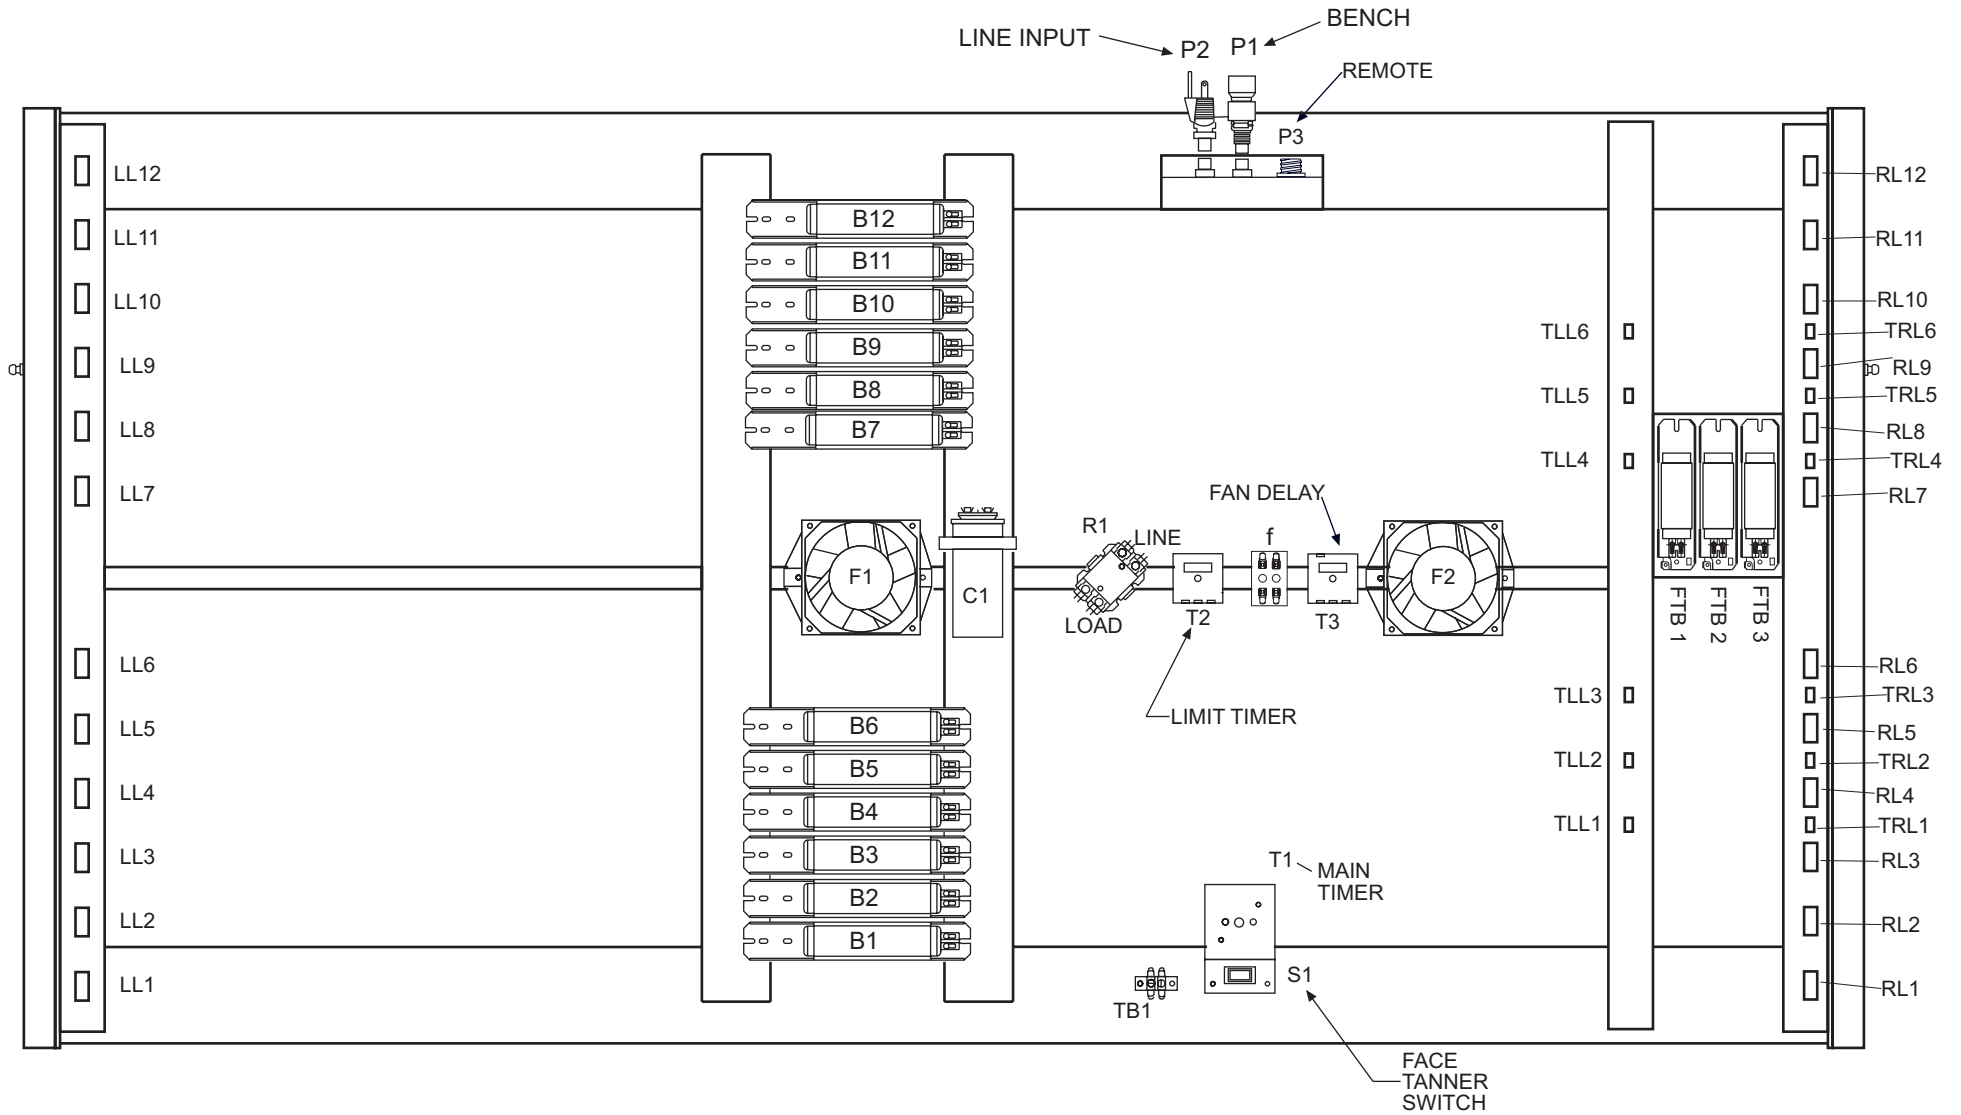

SUNVISION PRO 24ST CANOPY

LL = LEFT LAMPHOLDER
 B = BALLAST
 F = FAN
 R = RELAY (CONTACTOR)
 TB = TERMINAL BLOCK
 S = SWITCH
 f = FUSE

RL = RIGHT LAMPHOLDER
 C = CAPACITOR
 P = POWER
 T = TIMER
 FB = FACE TANNER BALLAST
 TLL = TURBL LEFT LAMPHOLDER
 TRL = TURBO RIGHT LAMPHOLDER

FRONT OF BED

6220 CHURCHMAN BYPASS
 INDIANAPOLIS, IN 46203

22222 REV. A

SUNVISION PRO 24ST CANOPY

NOTE:
1. WIRE COLORS MAY NOT BE EXACTLY AS SHOWN.

LL = LEFT LAMPHOLDER
B = BALLAST
F = FAN
R = RELAY (CONTACTOR)
TB = TERMINAL BLOCK
S = SWITCH
f = FUSE

RL = RIGHT LAMPHOLDER
C = CAPACITOR
P = POWER
T = TIMER
FB = FACE TANNER BALLAST
TLL = TURBL LEFT LAMPHOLDER
TRL = TURBO RIGHT LAMPHOLDER

WARNING : ALTERING THE DESIGN, TIMER SYSTEM, OR WIRING FROM THAT SHOWN HEREIN, WILL VOID THE WARRANTY, AND MAY RESULT IN A VIOLATION OF FEDERAL LAW.

NOTE:
1. WIRE COLORS MAY NOT BE EXACTLY AS SHOWN.

LL = LEFT LAMPHOLDER
B = BALLAST
F = FAN
HC = HOUR COUNTER

RL = RIGHT LAMPHOLDER
C = CAPACITOR
P = POWER JACK

WARNING : ALTERING THE DESIGN, TIMER SYSTEM, OR WIRING FROM THAT SHOWN HEREIN, WILL VOID THE WARRANTY, AND MAY RESULT IN A VIOLATION OF FEDERAL LAW.