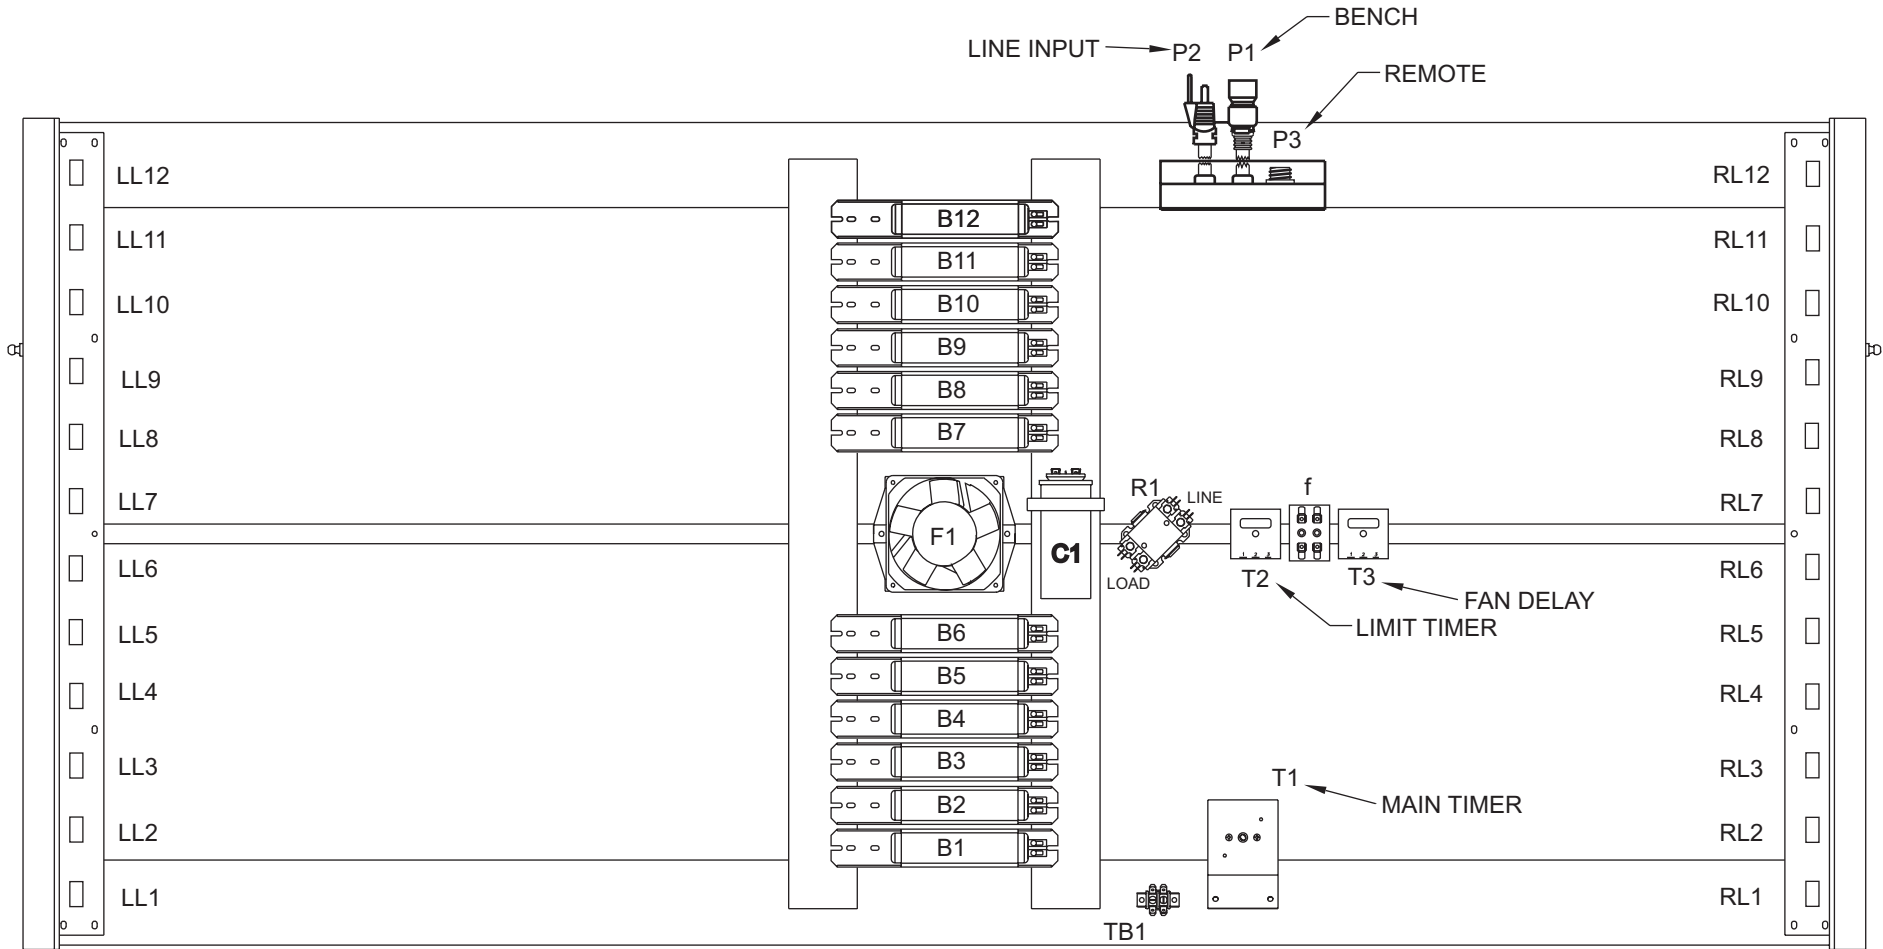

# SUNVISION PRO 24S CANOPY

FRONT OF BED

- |                       |                       |
|-----------------------|-----------------------|
| LL = LEFT LAMPHOLDER  | RL = RIGHT LAMPHOLDER |
| B = BALLAST           | C = CAPACITOR         |
| F = FAN               | P = POWER             |
| R = RELAY (CONTACTOR) | T = TIMER             |
| TB = TERMINAL BLOCK   | f = FUSE              |

# SUNQUEST PRO 24S CANOPY

NOTE:  
1. WIRE COLORS MAY NOT BE EXACTLY AS SHOWN

LL = LEFT LAMPHOLDER	RL = RIGHT LAMPHOLDER
B = BALLAST	C = CAPACITOR
F = FAN	P = POWER
R = RELAY (CONTACTOR)	T = TIMER
TB = TERMINAL BLOCK	f = FUSE