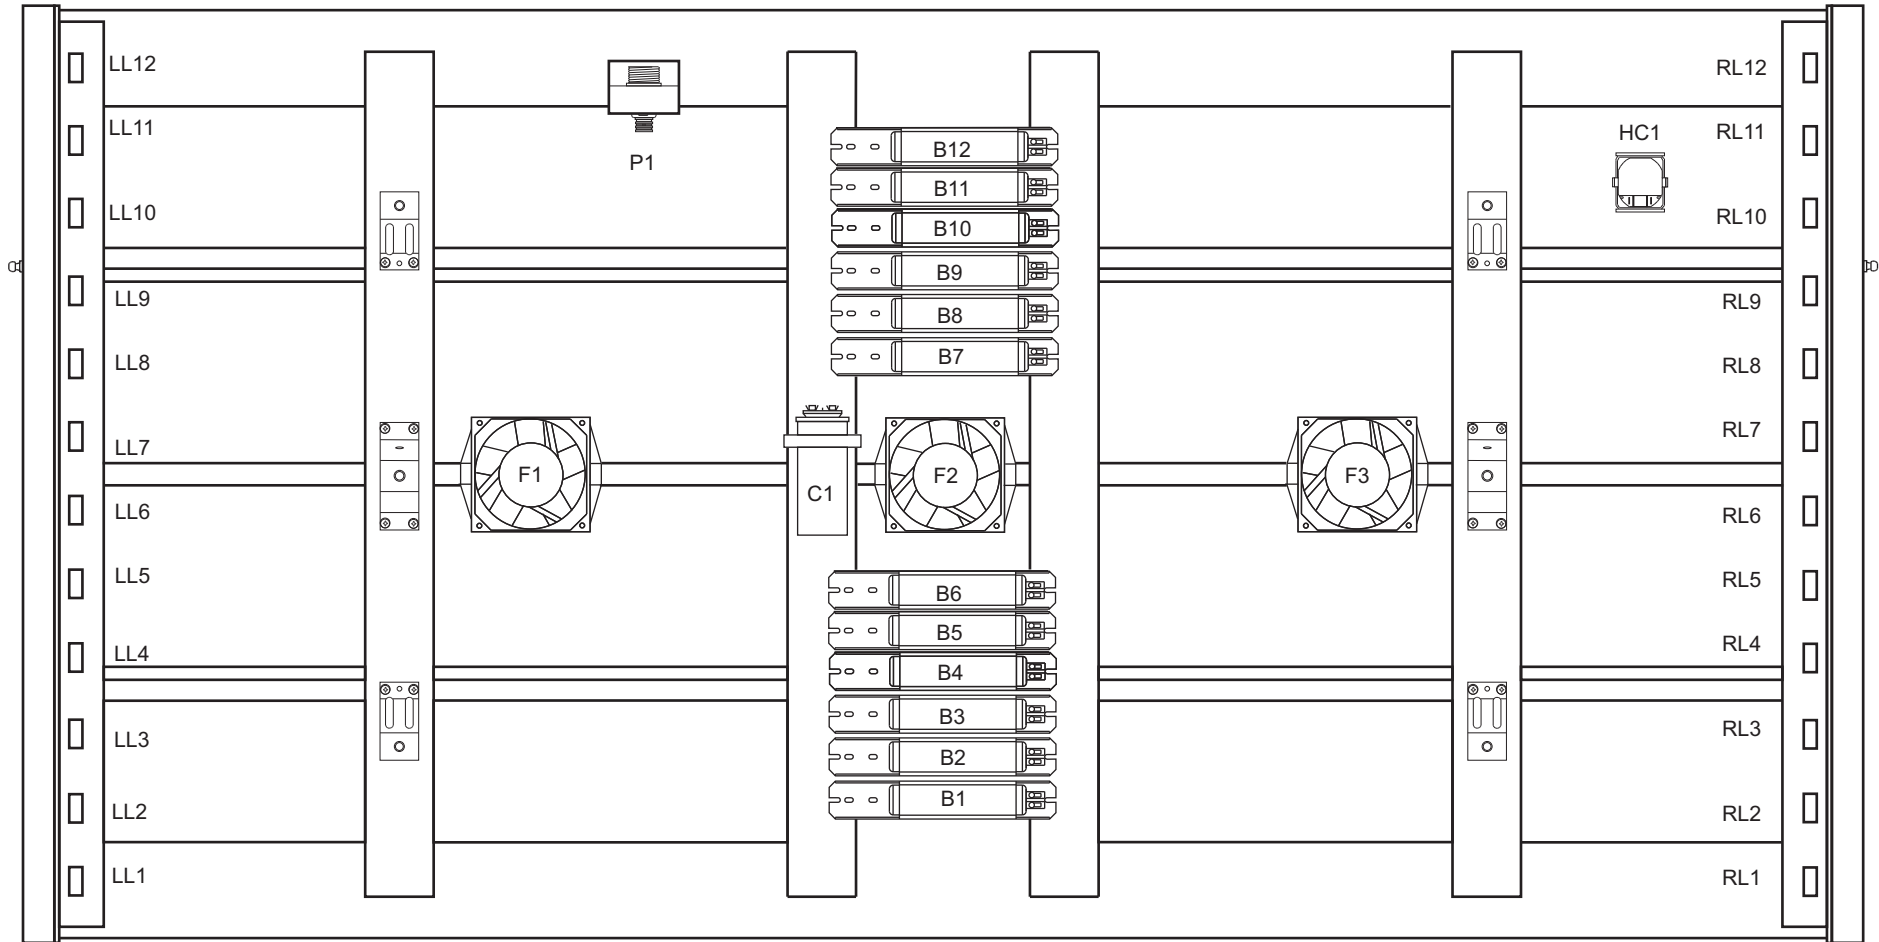

SUNVISION PRO 24S BENCH

LL = LEFT LAMPHOLDER
B = BALLAST
F = FAN
HC = HOUR COUNTER

RL = RIGHT LAMPHOLDER
C = CAPACITOR
P = POWER

6220 CHURCHMAN BYPASS
INDIANAPOLIS, IN 46203

22224 REV. A