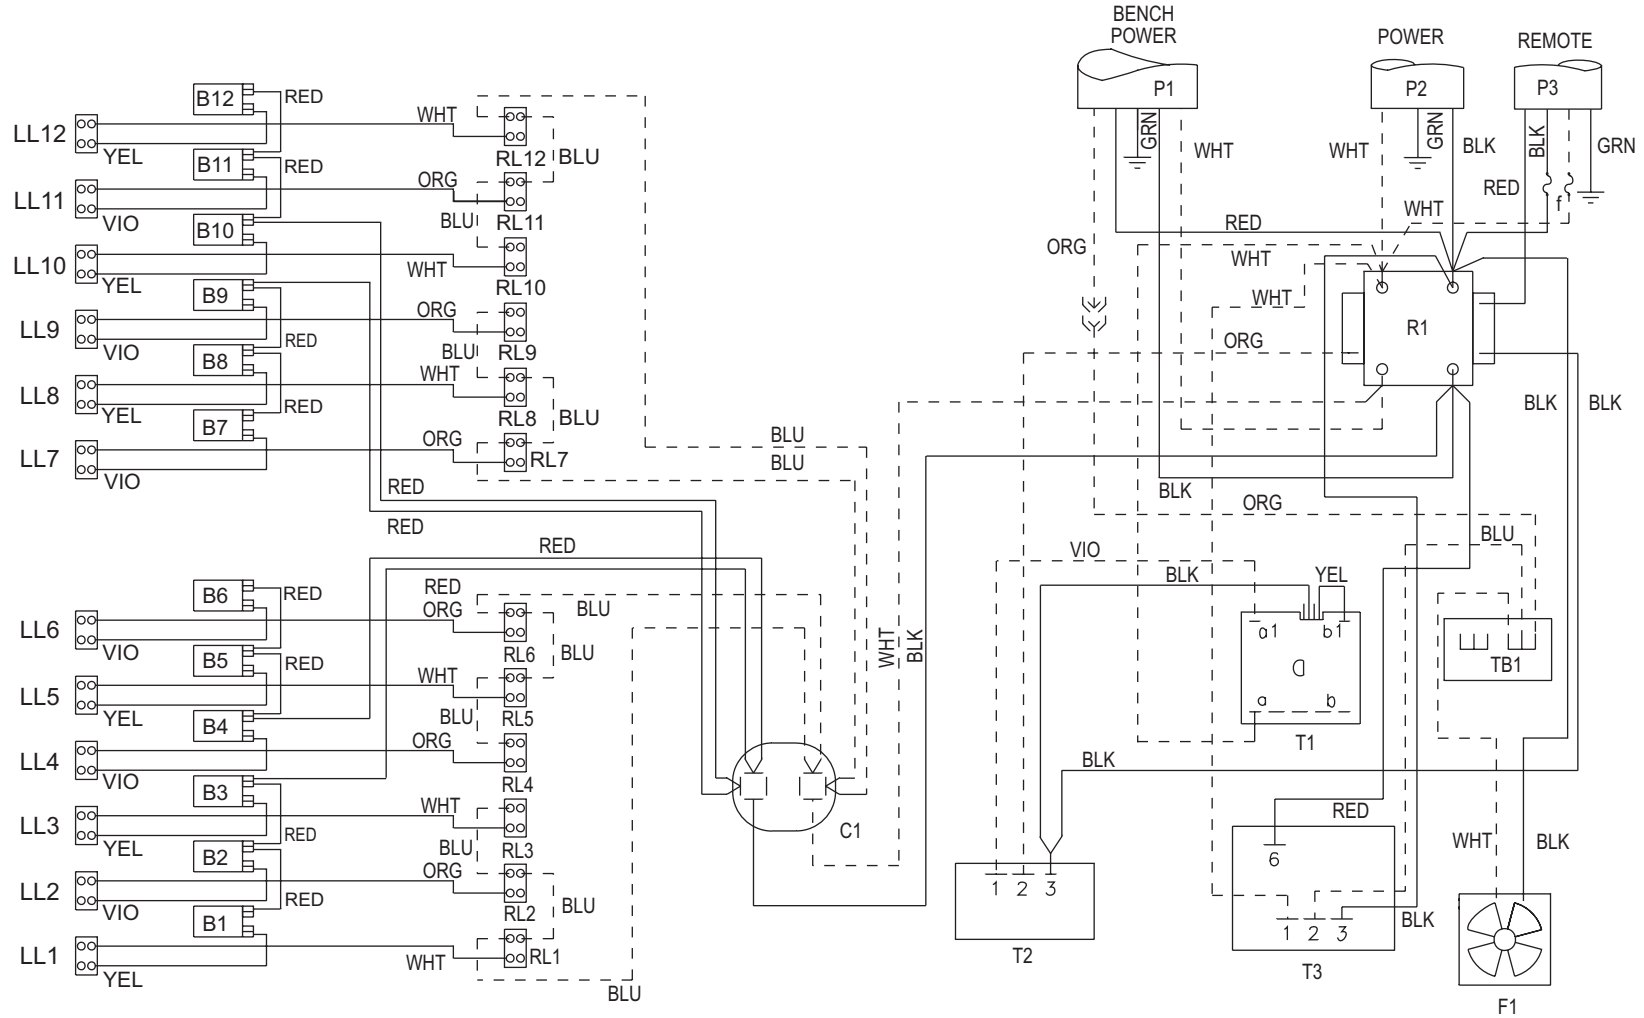

# SUNVISION PRO 24S CANOPY

FRONT OF BED

- |                       |                       |
|-----------------------|-----------------------|
| LL = LEFT LAMPHOLDER  | RL = RIGHT LAMPHOLDER |
| B = BALLAST           | C = CAPACITOR         |
| F = FAN               | P = POWER             |
| R = RELAY (CONTACTOR) | T = TIMER             |
| TB = TERMINAL BLOCK   | f = FUSE              |

# SUNQUEST PRO 24S CANOPY

NOTE:  
1. WIRE COLORS MAY NOT BE EXACTLY AS SHOWN

LL = LEFT LAMPHOLDER	RL = RIGHT LAMPHOLDER
B = BALLAST	C = CAPACITOR
F = FAN	P = POWER
R = RELAY (CONTACTOR)	T = TIMER
TB = TERMINAL BLOCK	f = FUSE

# SUNVISION PRO 24S BENCH

LL = LEFT LAMPHOLDER  
 B = BALLAST  
 F = FAN  
 HC = HOUR COUNTER

RL = RIGHT LAMPHOLDER  
 C = CAPACITOR  
 P = POWER

6220 CHURCHMAN BYPASS  
 INDIANAPOLIS, IN 46203

22224 REV. A

# SUNVISION PRO 24S BENCH

NOTE:  
1. WIRE COLORS MAY NOT BE EXACTLY AS SHOWN.

LL = LEFT LAMPHOLDER  
B = BALLAST  
F = FAN  
HC = HOUR COUNTER

RL = RIGHT LAMPHOLDER  
C = CAPACITOR  
P = POWER JACK

**WARNING : ALTERING THE DESIGN, TIMER SYSTEM, OR WIRING FROM THAT SHOWN HEREIN, WILL VOID THE WARRANTY, AND MAY RESULT IN A VIOLATION OF FEDERAL LAW.**