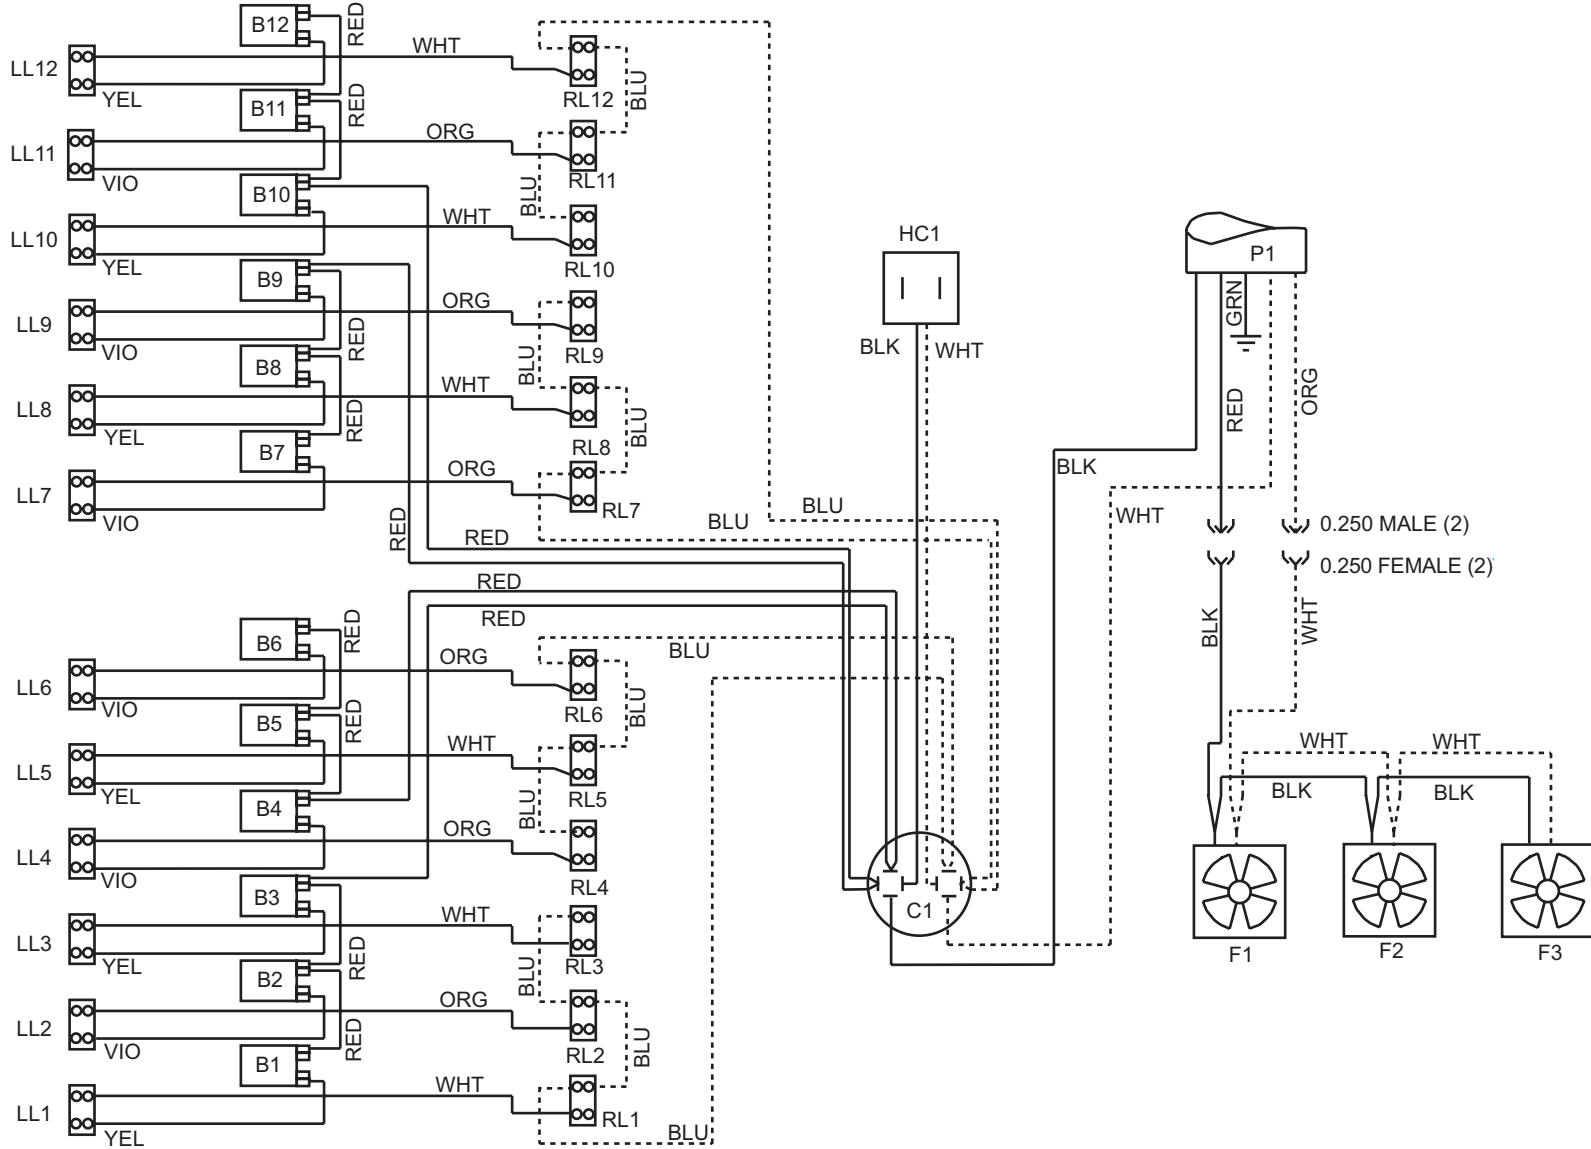

# SUNQUEST PRO 24S CANOPY

NOTE:  
1. WIRE COLORS MAY NOT BE EXACTLY AS SHOWN

LL = LEFT LAMPHOLDER	RL = RIGHT LAMPHOLDER
B = BALLAST	C = CAPACITOR
F = FAN	P = POWER
R = RELAY (CONTACTOR)	T = TIMER
TB = TERMINAL BLOCK	f = FUSE

# SUNVISION PRO 24S BENCH

LL = LEFT LAMPHOLDER  
 B = BALLAST  
 F = FAN  
 HC = HOUR COUNTER

RL = RIGHT LAMPHOLDER  
 C = CAPACITOR  
 P = POWER

6220 CHURCHMAN BYPASS  
 INDIANAPOLIS, IN 46203

22224 REV. A

# SUNVISION PRO 24S BENCH

NOTE:  
1. WIRE COLORS MAY NOT BE EXACTLY AS SHOWN.

LL = LEFT LAMPHOLDER  
B = BALLAST  
F = FAN  
HC = HOUR COUNTER

RL = RIGHT LAMPHOLDER  
C = CAPACITOR  
P = POWER JACK

**WARNING : ALTERING THE DESIGN, TIMER SYSTEM, OR WIRING FROM THAT SHOWN HEREIN, WILL VOID THE WARRANTY, AND MAY RESULT IN A VIOLATION OF FEDERAL LAW.**