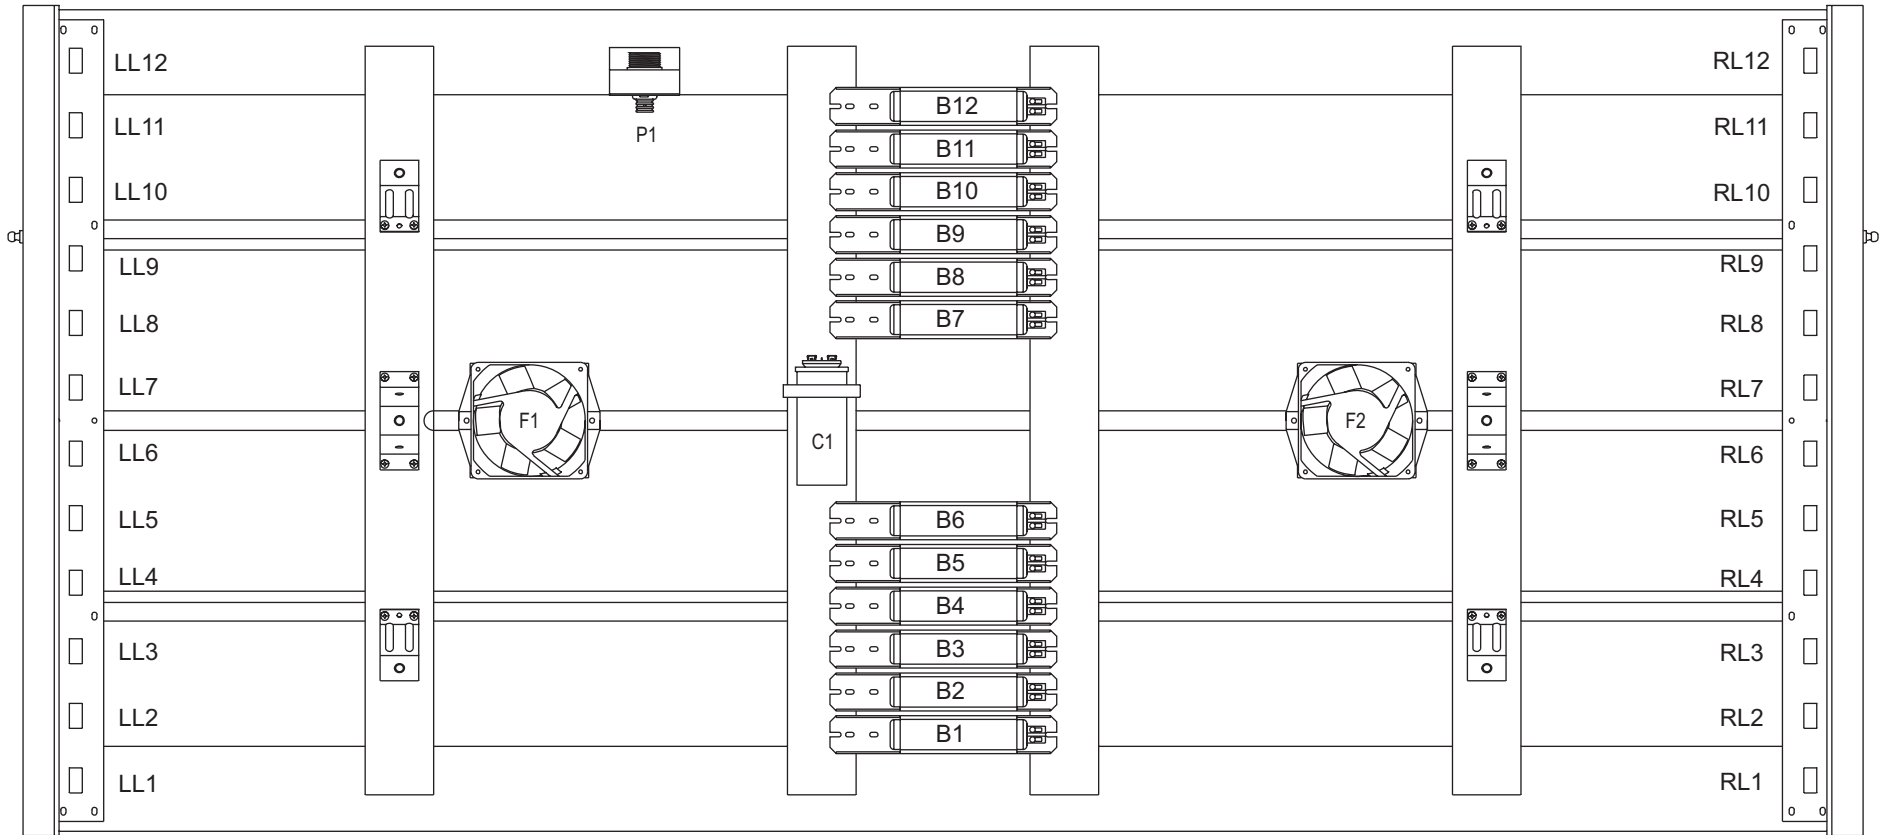

SUNQUEST PRO 24RSF CANOPY

FRONT OF BED

FACE TANNER SWITCH

LL = LEFT LAMP HOLDER
 B = BALLAST
 F = FAN
 R = RELAY (CONTACTOR)
 TB = TERMINAL BLOCK
 S = SWITCH

RL = RIGHT LAMP HOLDER
 C = CAPACITOR
 P = POWER
 T = TIMER
 ST = FACE TANNER STARTER
 FT = FACE TANNER
 FB = FACE TANNER BALLAST

6220 CHURCHMAN BYPASS
 INDIANAPOLIS, IN 46203

22217 REV. B

NOTE :
 1. WIRE COLORS MAY NOT BE EXACTLY AS SHOWN

SUNQUEST PRO 24RSF CANOPY

LL = LEFT LAMP HOLDER
 B = BALLAST
 F = FAN
 R = RELAY (CONTACTOR)
 TB = TERMINAL BLOCK
 S = SWITCH
 RL = RIGHT LAMP HOLDER
 C = CAPACITOR
 P = POWER
 T = TIMER
 ST = FACE TANNER STARTER
 FT = FACE TANNER
 FB = FACE TANNER BALLAST

WARNING : ALTERING THE DESIGN, TIMER SYSTEM, OR WIRING FROM THAT SHOWN HEREIN, WILL VOID THE WARRANTY, AND MAY RESULT IN A VIOLATION OF FEDERAL LAW.

SUNQUEST PRO 24RS BENCH

FRONT OF BED

LL = LEFT LAMPHOLDER
 B = BALLAST
 F = FAN
 RL = RIGHT LAMPHOLDER
 C = CAPACITOR
 P = POWER JACK