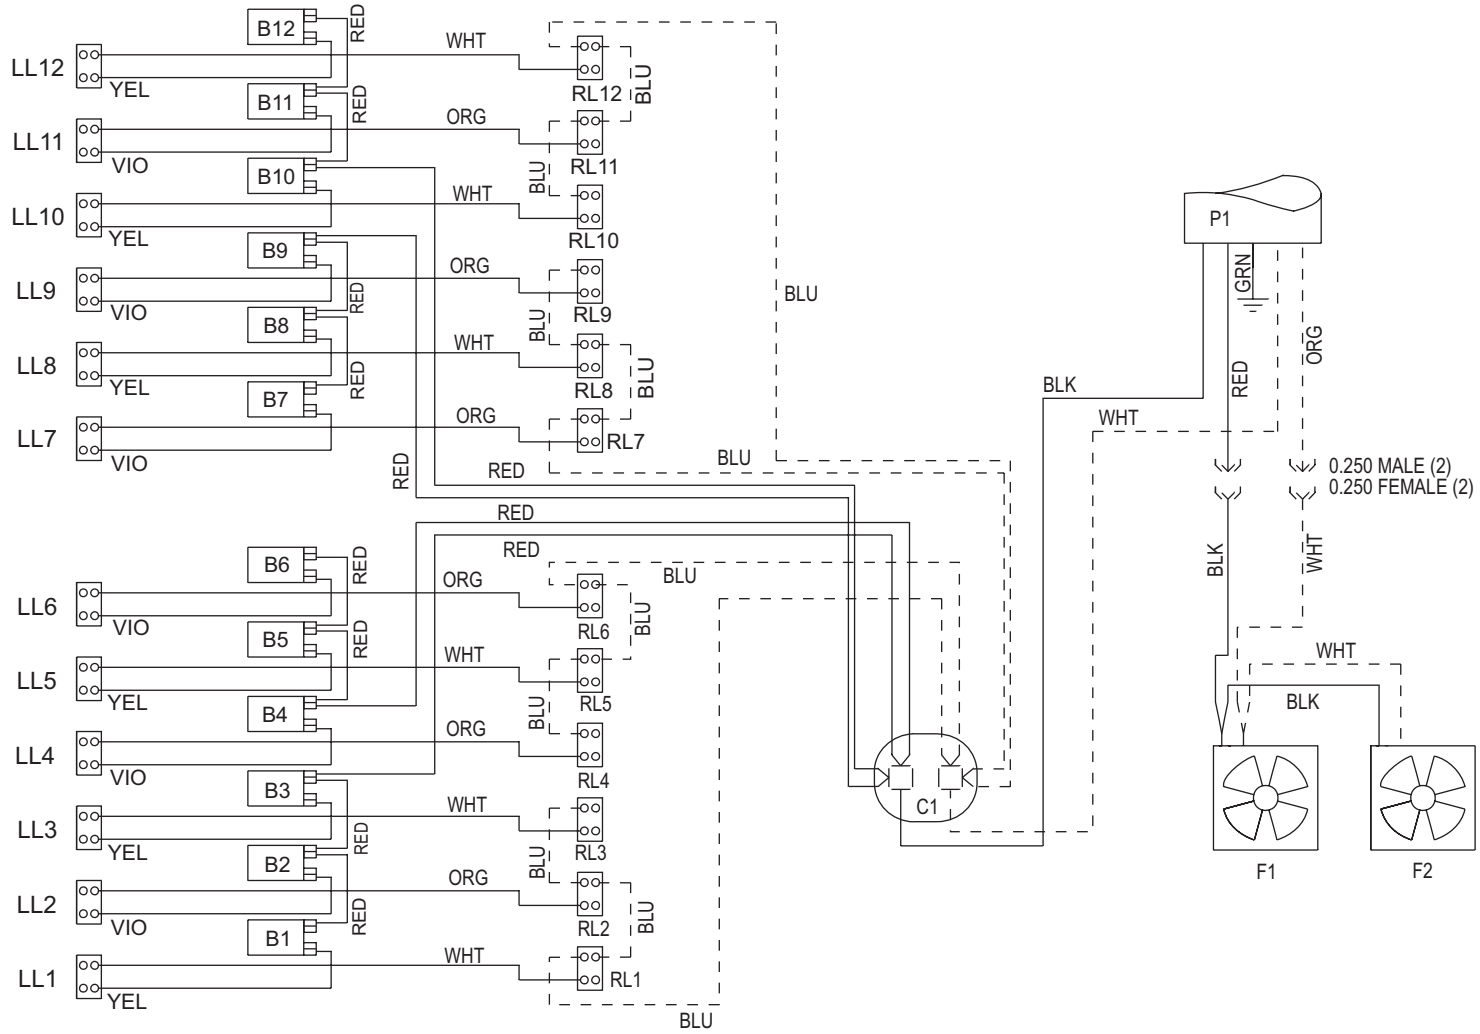

SUNQUEST PRO 24RSF CANOPY

FRONT OF BED

FACE TANNER SWITCH

LL = LEFT LAMP HOLDER
 B = BALLAST
 F = FAN
 R = RELAY (CONTACTOR)
 TB = TERMINAL BLOCK
 S = SWITCH

RL = RIGHT LAMP HOLDER
 C = CAPACITOR
 P = POWER
 T = TIMER
 ST = FACE TANNER STARTER
 FT = FACE TANNER
 FB = FACE TANNER BALLAST

6220 CHURCHMAN BYPASS
 INDIANAPOLIS, IN 46203

22217 REV. B

NOTE :
 1. WIRE COLORS MAY NOT BE EXACTLY AS SHOWN

SUNQUEST PRO 24RSF CANOPY

LL = LEFT LAMP HOLDER
 B = BALLAST
 F = FAN
 R = RELAY (CONTACTOR)
 TB = TERMINAL BLOCK
 S = SWITCH
 RL = RIGHT LAMP HOLDER
 C = CAPACITOR
 P = POWER
 T = TIMER
 ST = FACE TANNER STARTER
 FT = FACE TANNER
 FB = FACE TANNER BALLAST

WARNING : ALTERING THE DESIGN, TIMER SYSTEM, OR WIRING FROM THAT SHOWN HEREIN, WILL VOID THE WARRANTY, AND MAY RESULT IN A VIOLATION OF FEDERAL LAW.

SUNQUEST PRO 24RS BENCH

FRONT OF BED

LL = LEFT LAMPHOLDER
 B = BALLAST
 F = FAN
 RL = RIGHT LAMPHOLDER
 C = CAPACITOR
 P = POWER JACK

6220 CHURCHMAN BYPASS
 INDIANAPOLIS, IN 46203

22223 REV. A

SUNQUEST PRO 24RS BENCH

NOTE:
1. WIRE COLORS MAY NOT BE EXACTLY AS SHOWN

LL = LEFT LAMPHOLDER RL = RIGHT LAMPHOLDER
 B = BALLAST C = CAPACITOR
 F = FAN P = POWER JACK