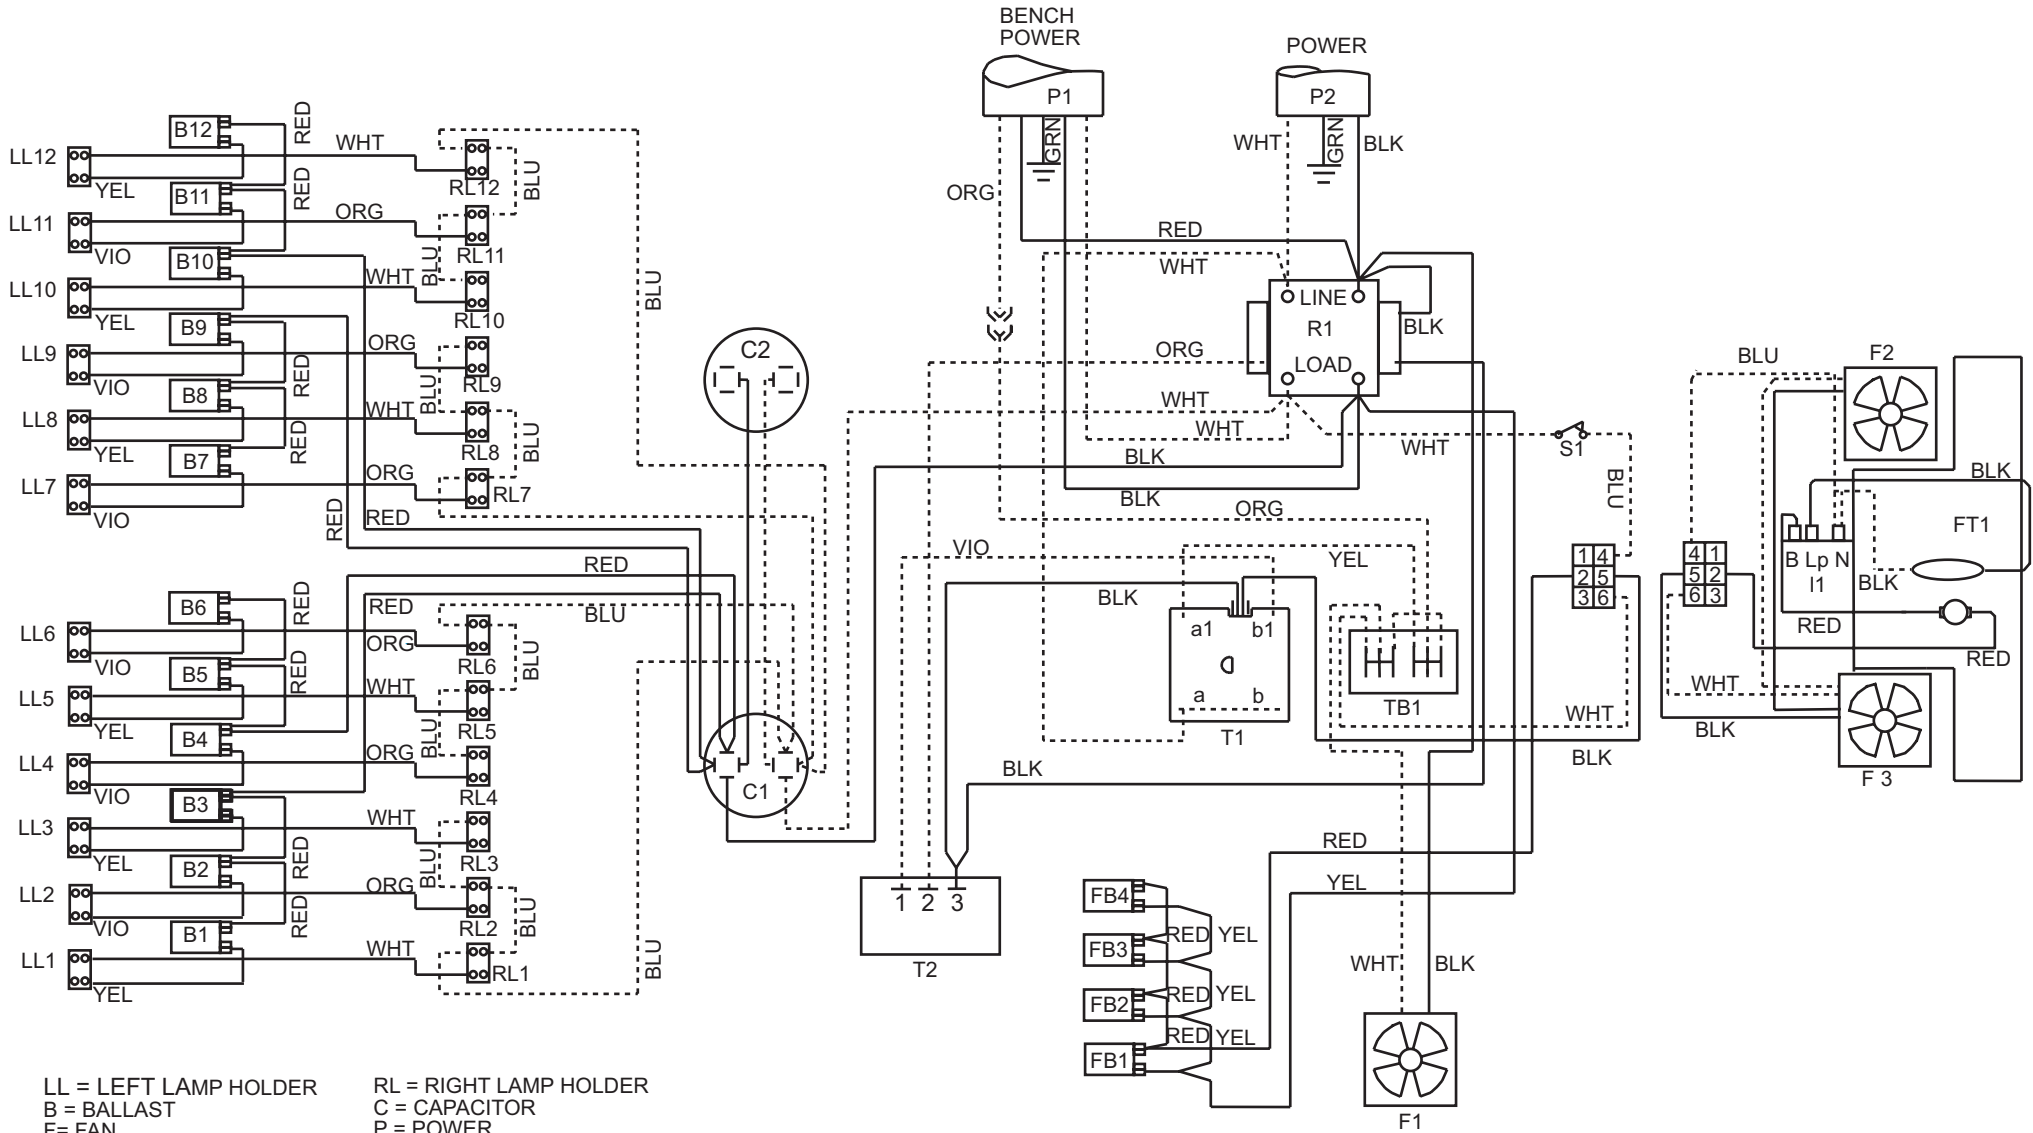

SUNQUEST PRO 24RSF CANOPY

FRONT OF BED

FACE TANNER SWITCH

LL = LEFT LAMP HOLDER
 B = BALLAST
 F = FAN
 R = RELAY (CONTACTOR)
 TB = TERMINAL BLOCK
 S = SWITCH

RL = RIGHT LAMP HOLDER
 C = CAPACITOR
 P = POWER
 T = TIMER
 ST = FACE TANNER STARTER
 FT = FACE TANNER
 FB = FACE TANNER BALLAST

6220 CHURCHMAN BYPASS
 INDIANAPOLIS, IN 46203

22217 REV. B

NOTE :
 1. WIRE COLORS MAY NOT BE EXACTLY AS SHOWN

SUNQUEST PRO 24RSF CANOPY

LL = LEFT LAMP HOLDER
 B = BALLAST
 F = FAN
 R = RELAY (CONTACTOR)
 TB = TERMINAL BLOCK
 S = SWITCH
 RL = RIGHT LAMP HOLDER
 C = CAPACITOR
 P = POWER
 T = TIMER
 ST = FACE TANNER STARTER
 FT = FACE TANNER
 FB = FACE TANNER BALLAST

WARNING : ALTERING THE DESIGN, TIMER SYSTEM, OR WIRING FROM THAT SHOWN HEREIN, WILL VOID THE WARRANTY, AND MAY RESULT IN A VIOLATION OF FEDERAL LAW.

SUNQUEST PRO 24RS BENCH

FRONT OF BED

LL = LEFT LAMPHOLDER
 B = BALLAST
 F = FAN
 RL = RIGHT LAMPHOLDER
 C = CAPACITOR
 P = POWER JACK