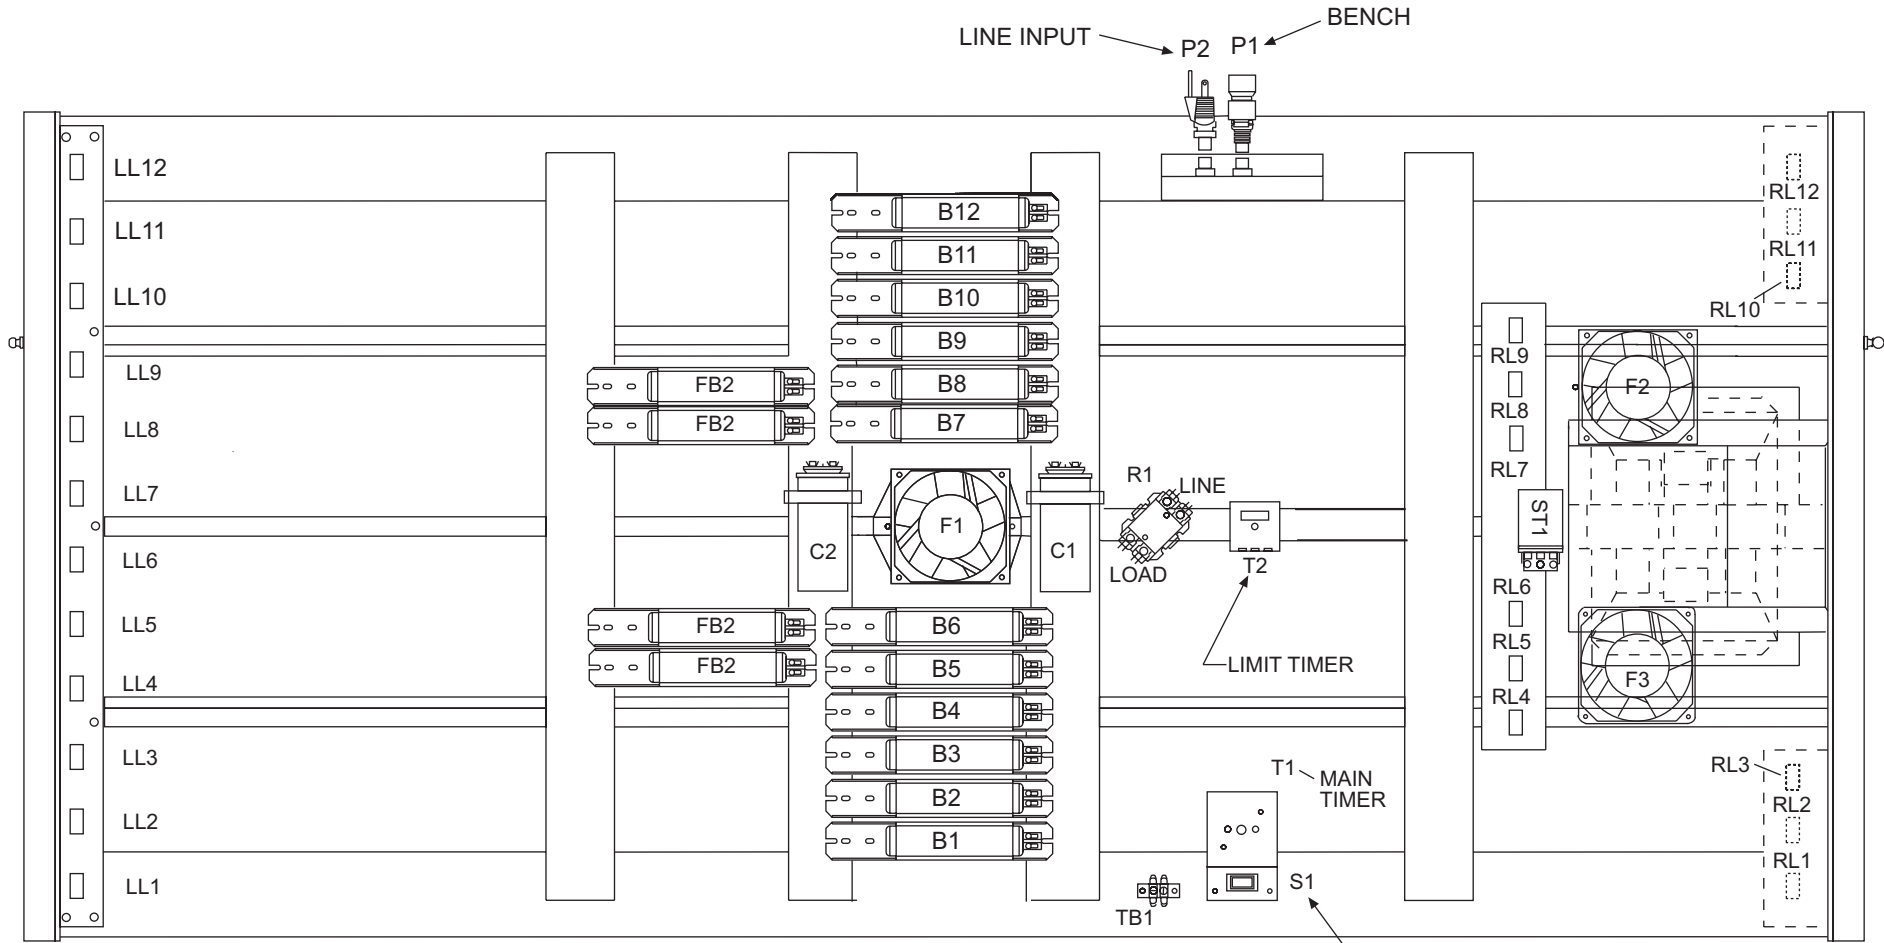

SUNQUEST PRO 24RSF CANOPY

FRONT OF BED

FACE TANNER SWITCH

LL = LEFT LAMP HOLDER
 B = BALLAST
 F = FAN
 R = RELAY (CONTACTOR)
 TB = TERMINAL BLOCK
 S = SWITCH

RL = RIGHT LAMP HOLDER
 C = CAPACITOR
 P = POWER
 T = TIMER
 ST = FACE TANNER STARTER
 FT = FACE TANNER
 FB = FACE TANNER BALLAST

6220 CHURCHMAN BYPASS
 INDIANAPOLIS, IN 46203

22217 REV. B

NOTE :
 1. WIRE COLORS MAY NOT BE EXACTLY AS SHOWN

SUNQUEST PRO 24RSF CANOPY

LL = LEFT LAMP HOLDER
 B = BALLAST
 F = FAN
 R = RELAY (CONTACTOR)
 TB = TERMINAL BLOCK
 S = SWITCH
 RL = RIGHT LAMP HOLDER
 C = CAPACITOR
 P = POWER
 T = TIMER
 ST = FACE TANNER STARTER
 FT = FACE TANNER
 FB = FACE TANNER BALLAST

WARNING : ALTERING THE DESIGN, TIMER SYSTEM, OR WIRING FROM THAT SHOWN HEREIN, WILL VOID THE WARRANTY, AND MAY RESULT IN A VIOLATION OF FEDERAL LAW.

SUNQUEST PRO 24RS BENCH

FRONT OF BED

LL = LEFT LAMPHOLDER
 B = BALLAST
 F = FAN
 RL = RIGHT LAMPHOLDER
 C = CAPACITOR
 P = POWER JACK