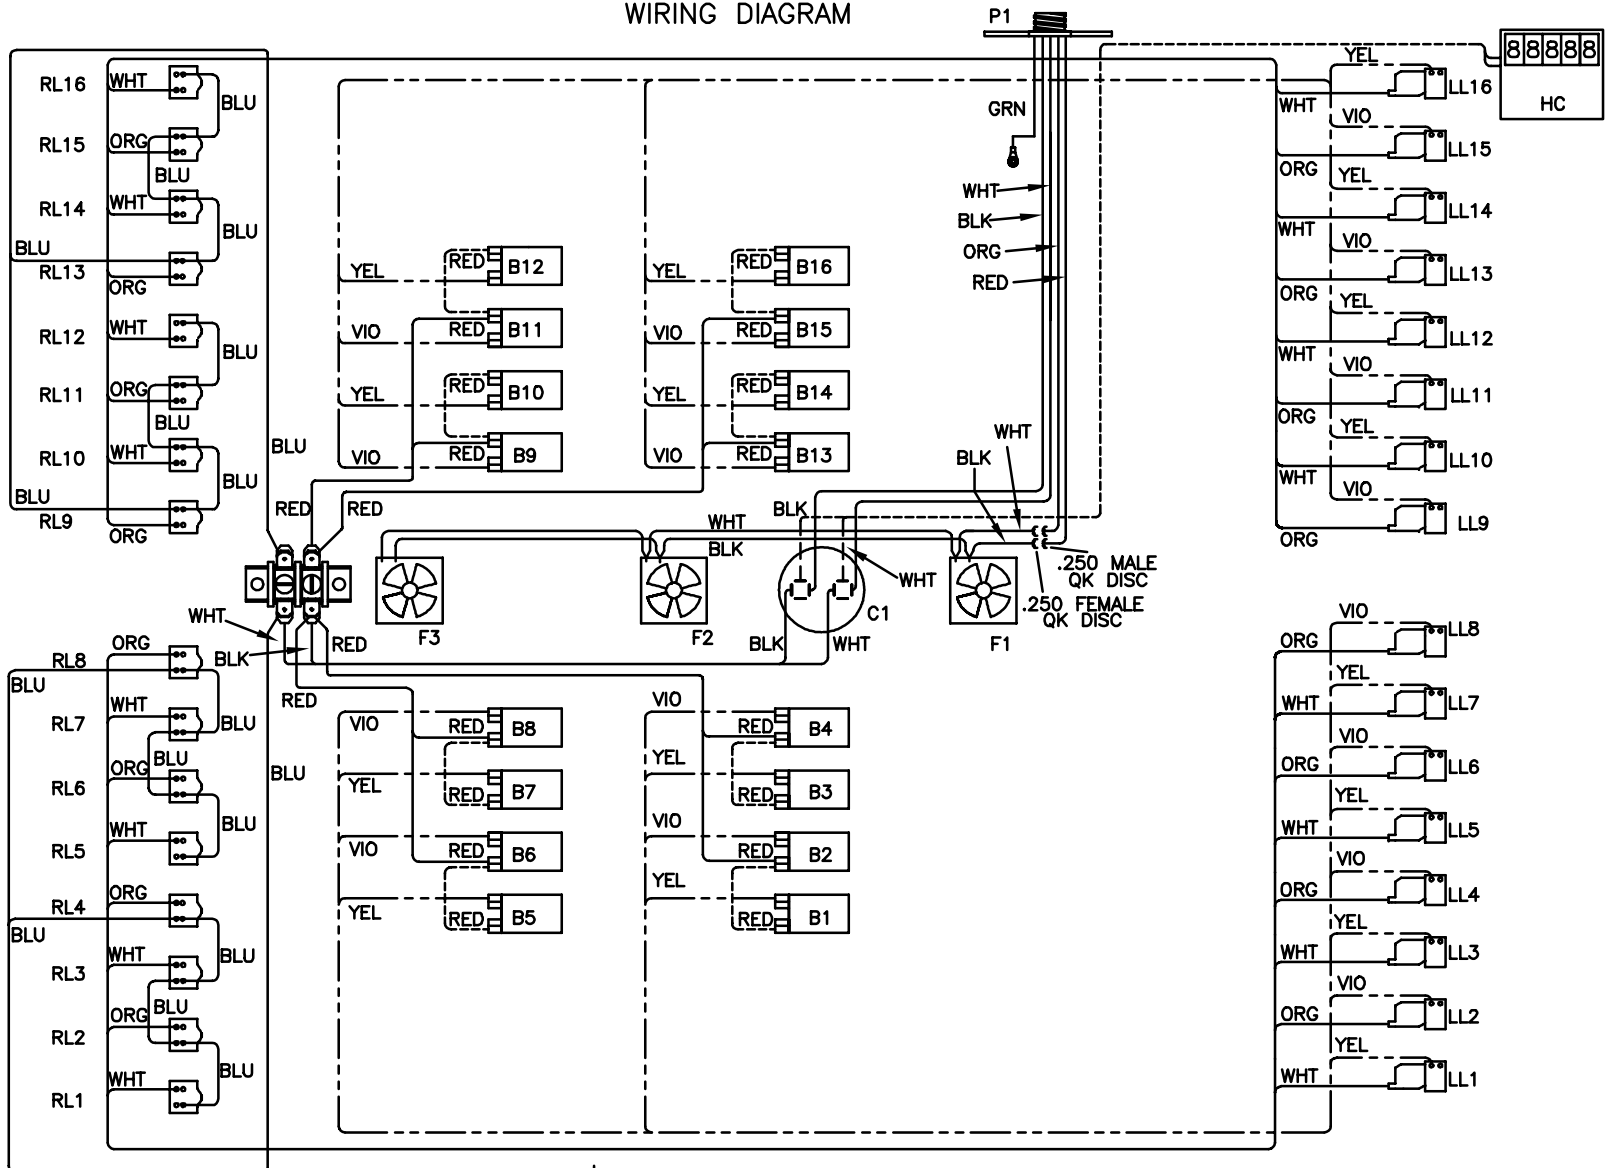

SUNSTAR 32 3 FACE HOOD  
WIRING DIAGRAM

NOTE:  
1. WIRE COLORS MAY NOT BE  
EXACTLY AS SHOWN

GND

# SUNSTAR 32 BENCH WIRING DIAGRAM

NOTE:  
1. WIRE COLORS MAY NOT BE  
EXACTLY AS SHOWN

LL = LEFT LAMPHOLDER  
B = BALLAST  
F = FAN  
HC = HOUR COUNTER  
RL = RIGHT LAMPHOLDER  
C = CAPACITOR  
P = POWER

FRONT OF BED  
(BOTTOM SIDE UP)

WARNING: ALTERING THE DESIGN, TIMER SYSTEM, OR WIRING FROM THAT SHOWN HEREIN, WILL VOID THE WARRANTY, AND MAY RESULT IN A VIOLATION OF FEDERAL LAW.