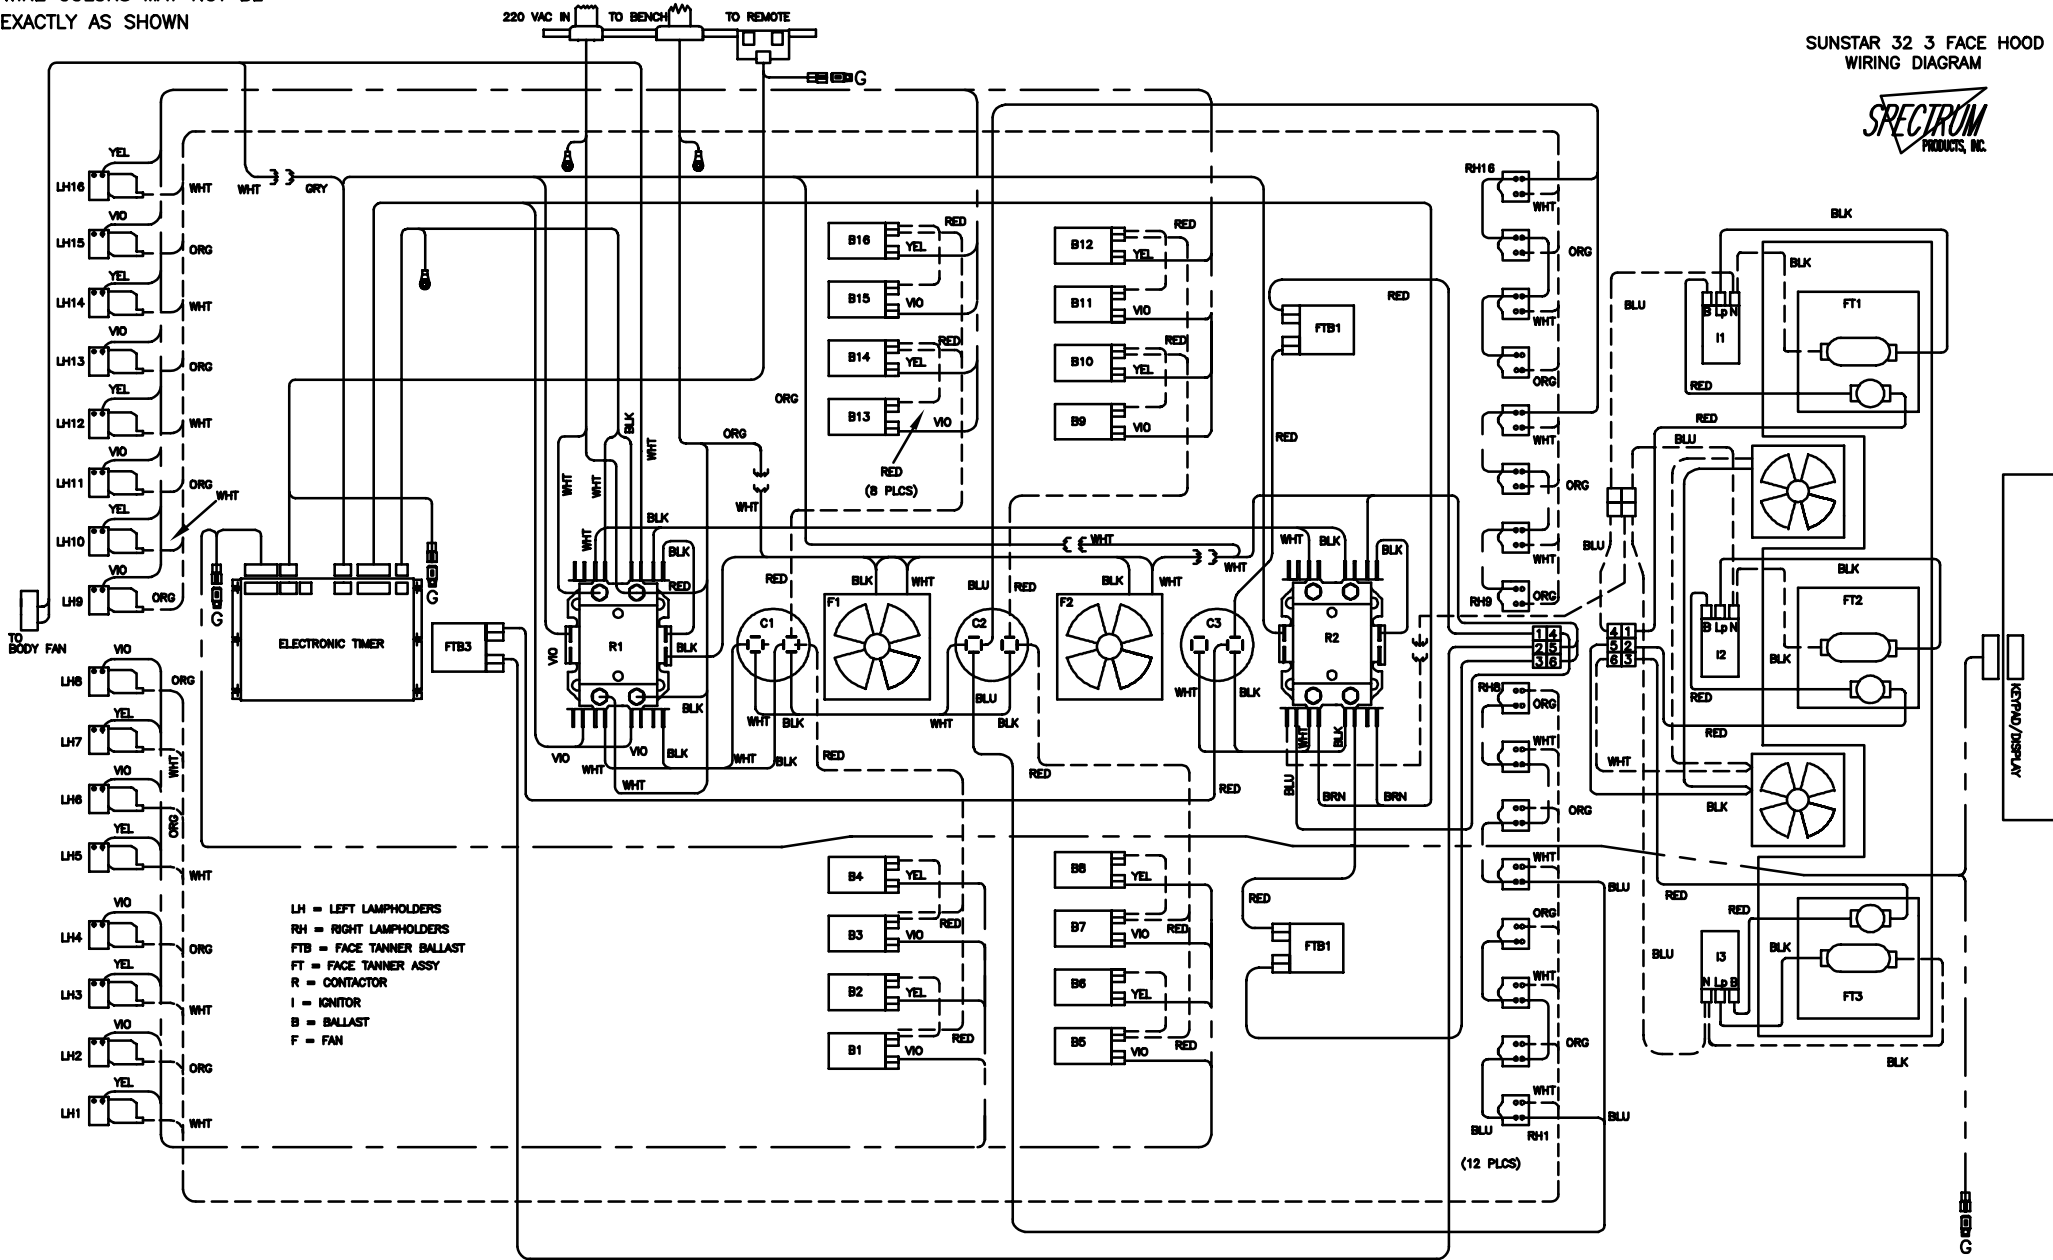

SUNSTAR 32 3 FACE HOOD  
WIRING DIAGRAM

NOTE:  
1. WIRE COLORS MAY NOT BE  
EXACTLY AS SHOWN

GND

# SUNSTAR 32 BENCH WIRING DIAGRAM

NOTE:  
1. WIRE COLORS MAY NOT BE  
EXACTLY AS SHOWN

LL = LEFT LAMPHOLDER  
B = BALLAST  
F = FAN  
HC = HOUR COUNTER  
RL = RIGHT LAMPHOLDER  
C = CAPACITOR  
P = POWER

FRONT OF BED  
(BOTTOM SIDE UP)

WARNING: ALTERING THE DESIGN, TIMER SYSTEM, OR WIRING FROM THAT SHOWN HEREIN, WILL VOID THE WARRANTY, AND MAY RESULT IN A VIOLATION OF FEDERAL LAW.