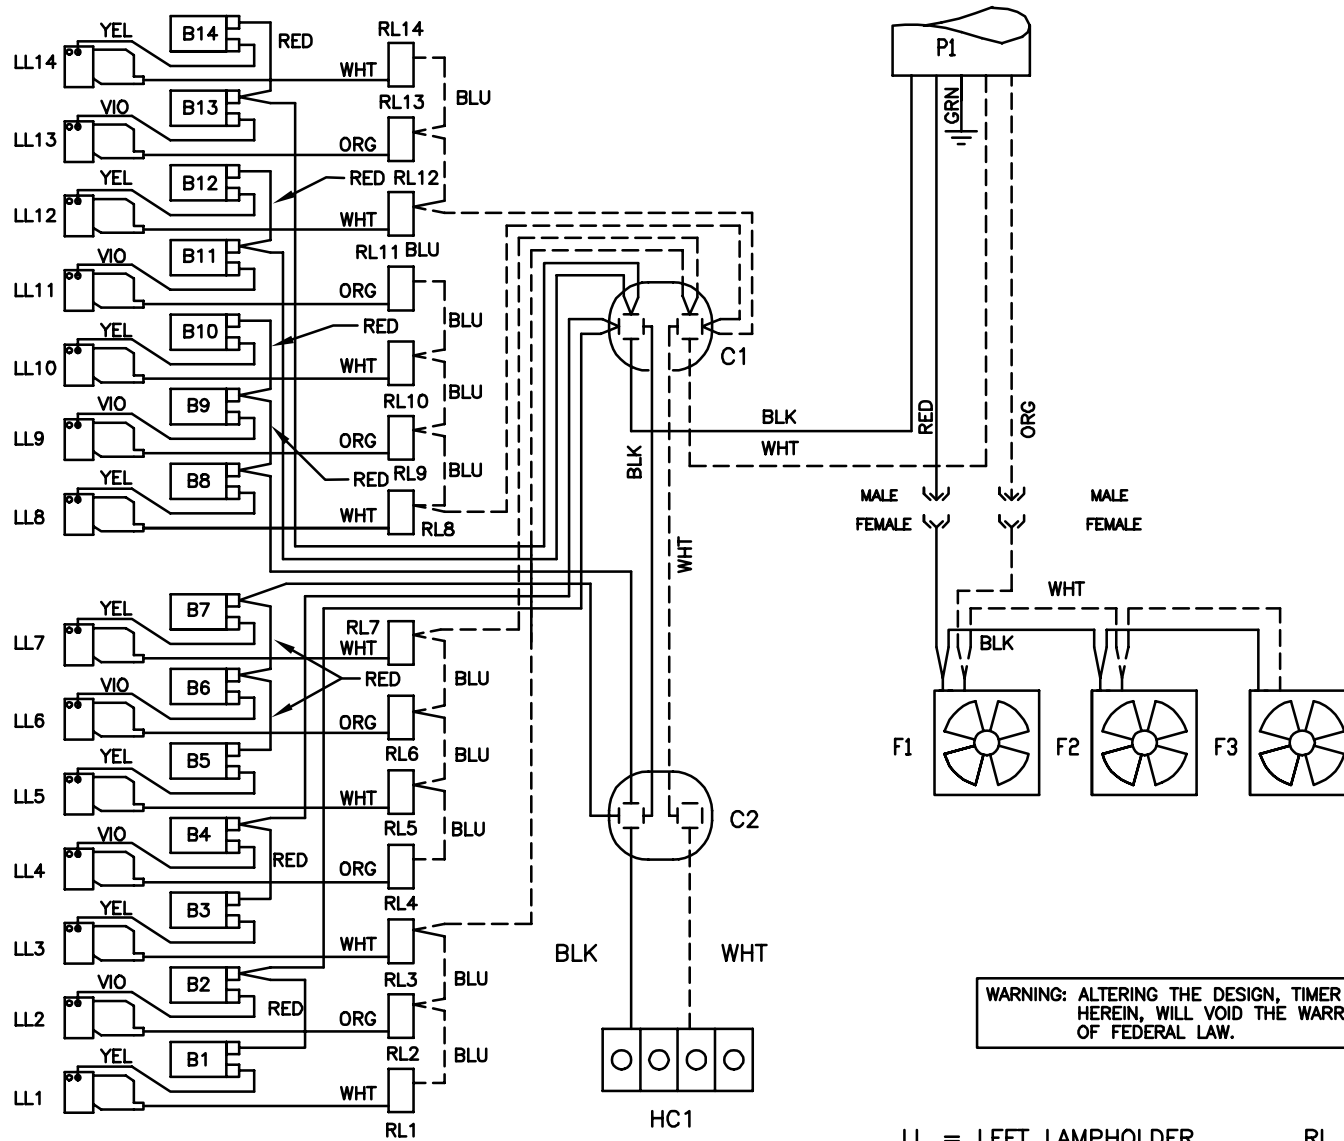

NOTE:

1. WIRE COLORS MAY NOT BE EXACTLY AS SHOWN

SUNVISION PRO 28LX BENCH

WARNING: ALTERING THE DESIGN, TIMER SYSTEM, OR WIRING FROM THAT SHOWN HEREIN, WILL VOID THE WARRANTY, AND MAY RESULT IN A VIOLATION OF FEDERAL LAW.

LL = LEFT LAMPHOLDER
B = BALLAST
F = FAN
HC = HOUR COUNTER
RL = RIGHT LAMPHOLDER
C = CAPACITOR
P = POWER JACK