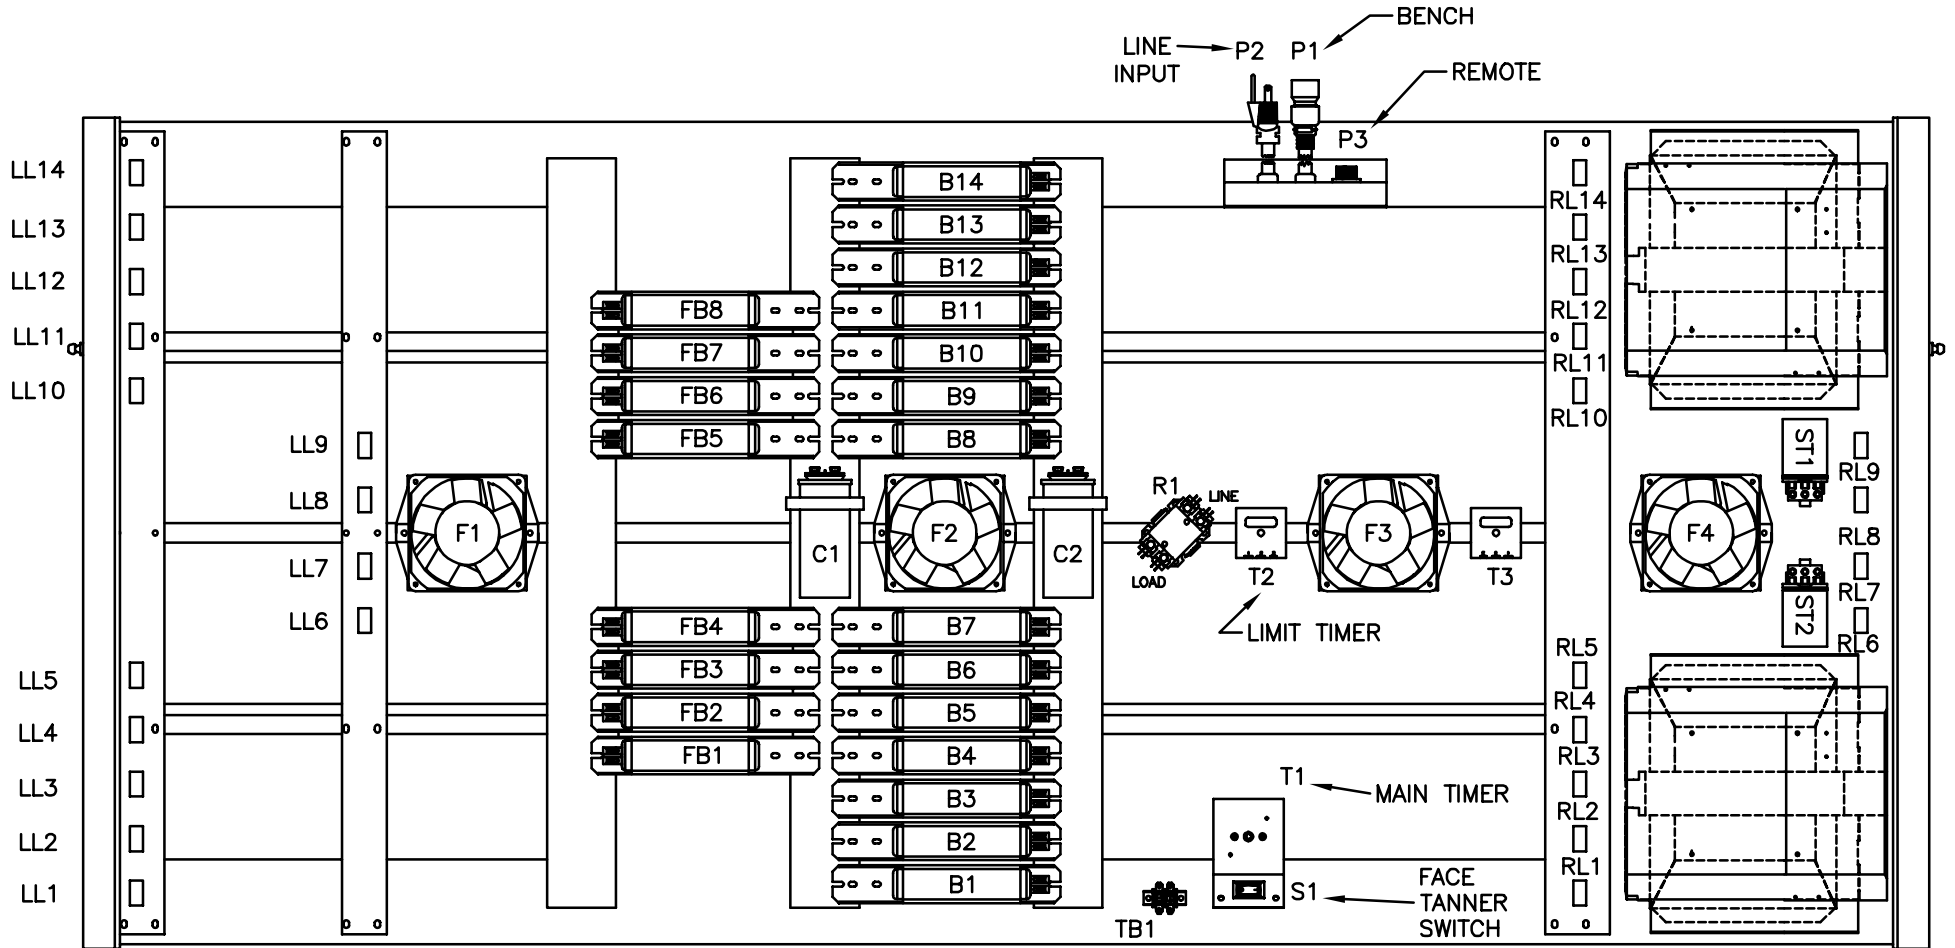

# SUNVISION PRO 28LX2F HOOD

- |                          |                          |
|--------------------------|--------------------------|
| TC = TEMPERATURE CONTROL | FB = FACE TANNER BALLAST |
| B = BALLAST              | C = CAPACITOR            |
| F = FAN                  | P = POWER                |
| R = RELAY (CONTACTOR)    | T = TIMER                |
| TB = TERMINAL BLOCK      | ST = FACE TANNER STARTER |
| S = SWITCH               | FT = FACE TANNER         |
| LL = LEFT LAMP HOLDER    | RL = RIGHT LAMP HOLDER   |

# SUNVISION PRO 28LX2F HOOD

FRONT OF BED

- |                          |                          |
|--------------------------|--------------------------|
| LL = LEFT LAMP HOLDER    | RL = RIGHT LAMP HOLDER   |
| B = BALLAST              | C = CAPACITOR            |
| F = FAN                  | P = POWER                |
| R = RELAY (CONTACTOR)    | T = TIMER                |
| TB = TERMINAL BLOCK      | ST = FACE TANNER STARTER |
| S = SWITCH               | FT = FACE TANNER         |
| TC = TEMPERATURE CONTROL | FB = FACE TANNER BALLAST |