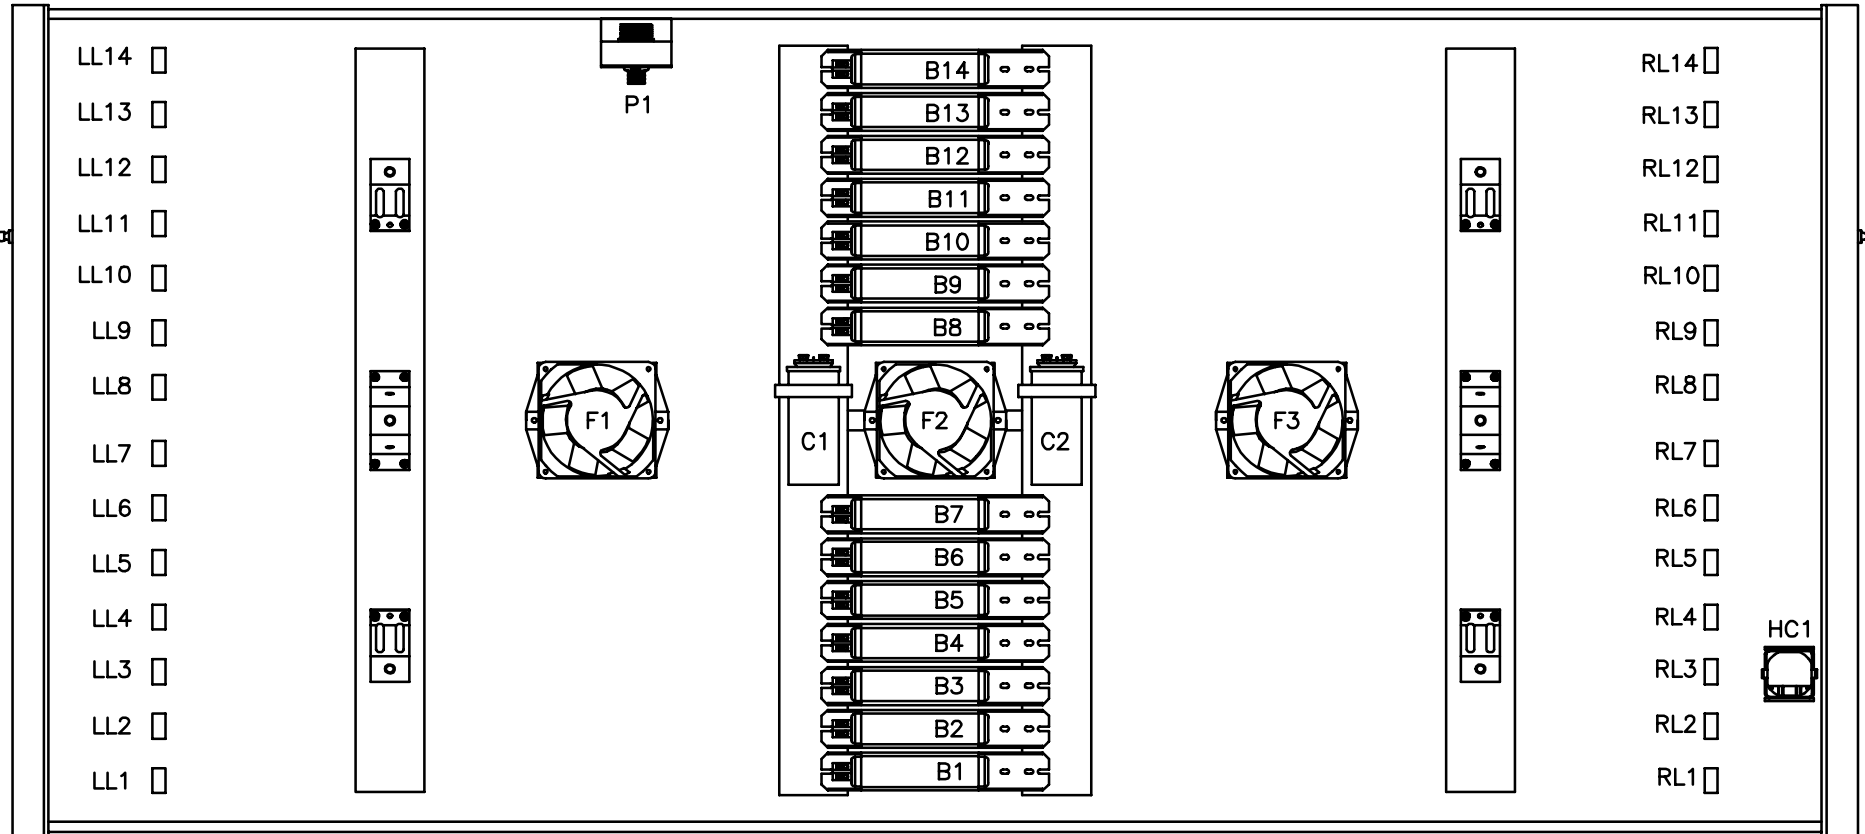

SUNVISION PRO 28LX BENCH

LL = LEFT LAMPHOLDER
B = BALLAST
F = FAN
HC = HOUR COUNTER

RL = RIGHT LAMPHOLDER
C = CAPACITOR
P = POWER JACK

FRONT OF BED

6220 CHURCHMAN BYPASS
INDIANAPOLIS, IN 46203

21485 REV. B