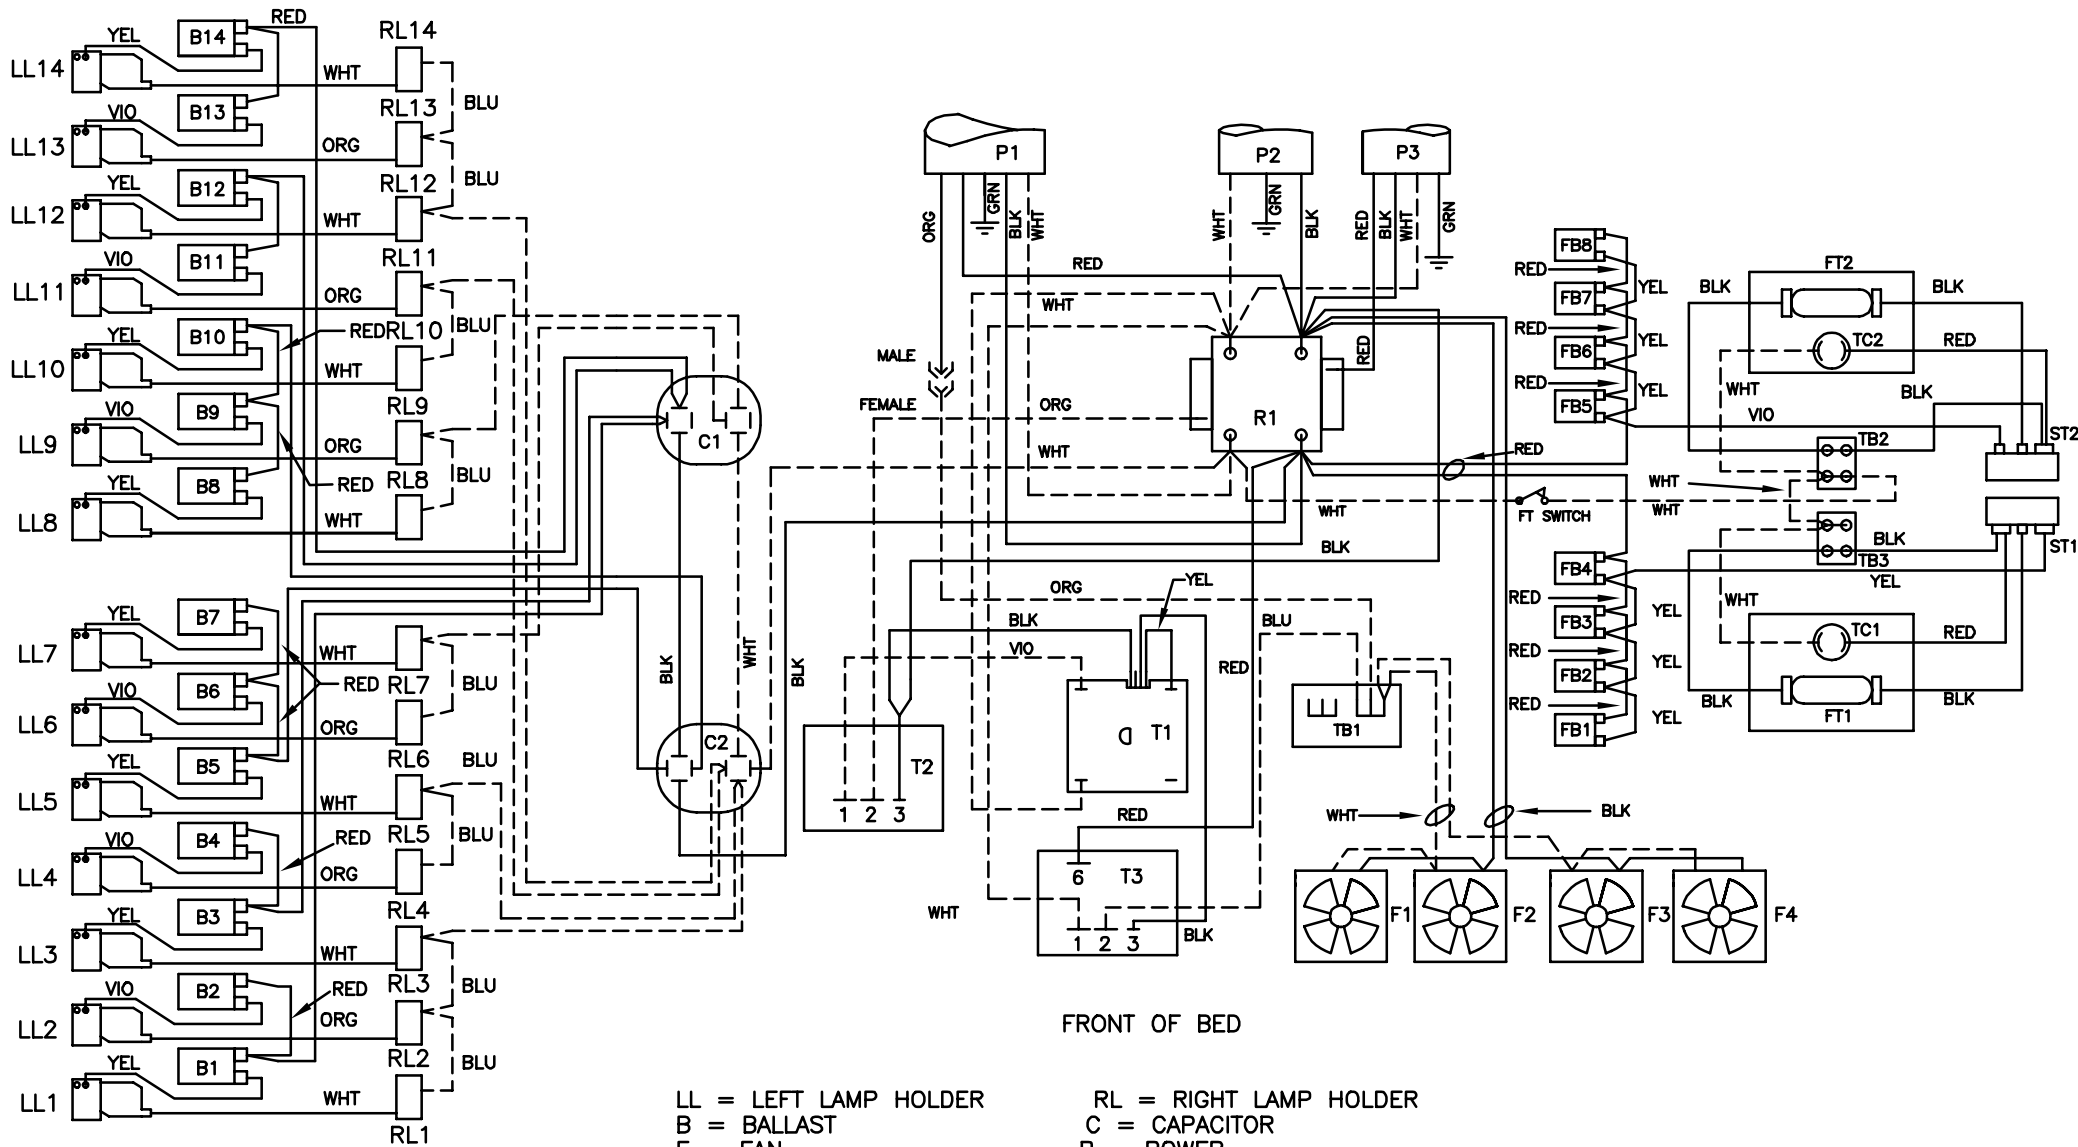

# SUNVISION PRO 28LX2F HOOD

- |                          |                          |
|--------------------------|--------------------------|
| TC = TEMPERATURE CONTROL | FB = FACE TANNER BALLAST |
| B = BALLAST              | C = CAPACITOR            |
| F = FAN                  | P = POWER                |
| R = RELAY (CONTACTOR)    | T = TIMER                |
| TB = TERMINAL BLOCK      | ST = FACE TANNER STARTER |
| S = SWITCH               | FT = FACE TANNER         |
| LL = LEFT LAMP HOLDER    | RL = RIGHT LAMP HOLDER   |

# SUNVISION PRO 28LX2F HOOD

FRONT OF BED

- |                          |                          |
|--------------------------|--------------------------|
| LL = LEFT LAMP HOLDER    | RL = RIGHT LAMP HOLDER   |
| B = BALLAST              | C = CAPACITOR            |
| F = FAN                  | P = POWER                |
| R = RELAY (CONTACTOR)    | T = TIMER                |
| TB = TERMINAL BLOCK      | ST = FACE TANNER STARTER |
| S = SWITCH               | FT = FACE TANNER         |
| TC = TEMPERATURE CONTROL | FB = FACE TANNER BALLAST |