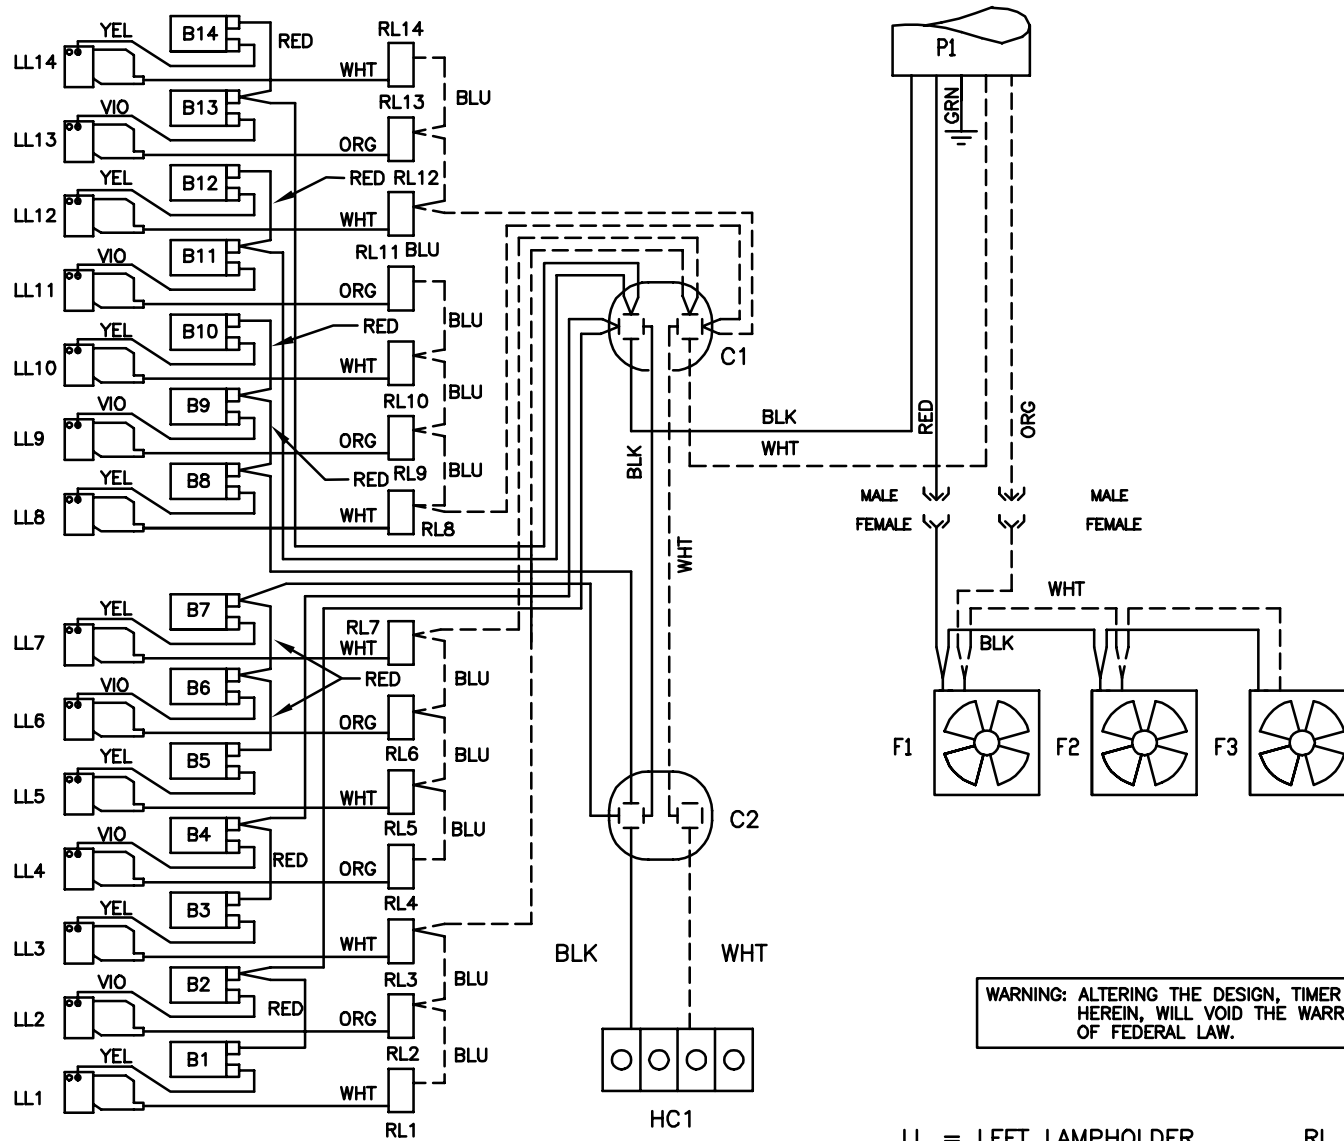

21484 REV. B

NOTE:

1. WIRE COLORS MAY NOT BE EXACTLY AS SHOWN

SUNVISION PRO 28LX HOOD

LL = LEFT LAMPHOLDER
 B = BALLAST
 F = FAN
 R = RELAY (CONTACTOR)
 TB = TERMINAL BLOCK

RL = RIGHT LAMPHOLDER
 C = CAPACITOR
 P = POWER
 T = TIMER

RL = RIGHT LAMPHOLDER
 C = CAPACITOR
 P = POWER JACK

FRONT OF BED

6220 CHURCHMAN BYPASS
 INDIANAPOLIS, IN 46203

21485 REV. B

NOTE:

1. WIRE COLORS MAY NOT BE EXACTLY AS SHOWN

SUNVISION PRO 28LX BENCH

WARNING: ALTERING THE DESIGN, TIMER SYSTEM, OR WIRING FROM THAT SHOWN HEREIN, WILL VOID THE WARRANTY, AND MAY RESULT IN A VIOLATION OF FEDERAL LAW.

- | | |
|----------------------|-----------------------|
| LL = LEFT LAMPHOLDER | RL = RIGHT LAMPHOLDER |
| B = BALLAST | C = CAPACITOR |
| F = FAN | P = POWER JACK |
| HC = HOUR COUNTER | |