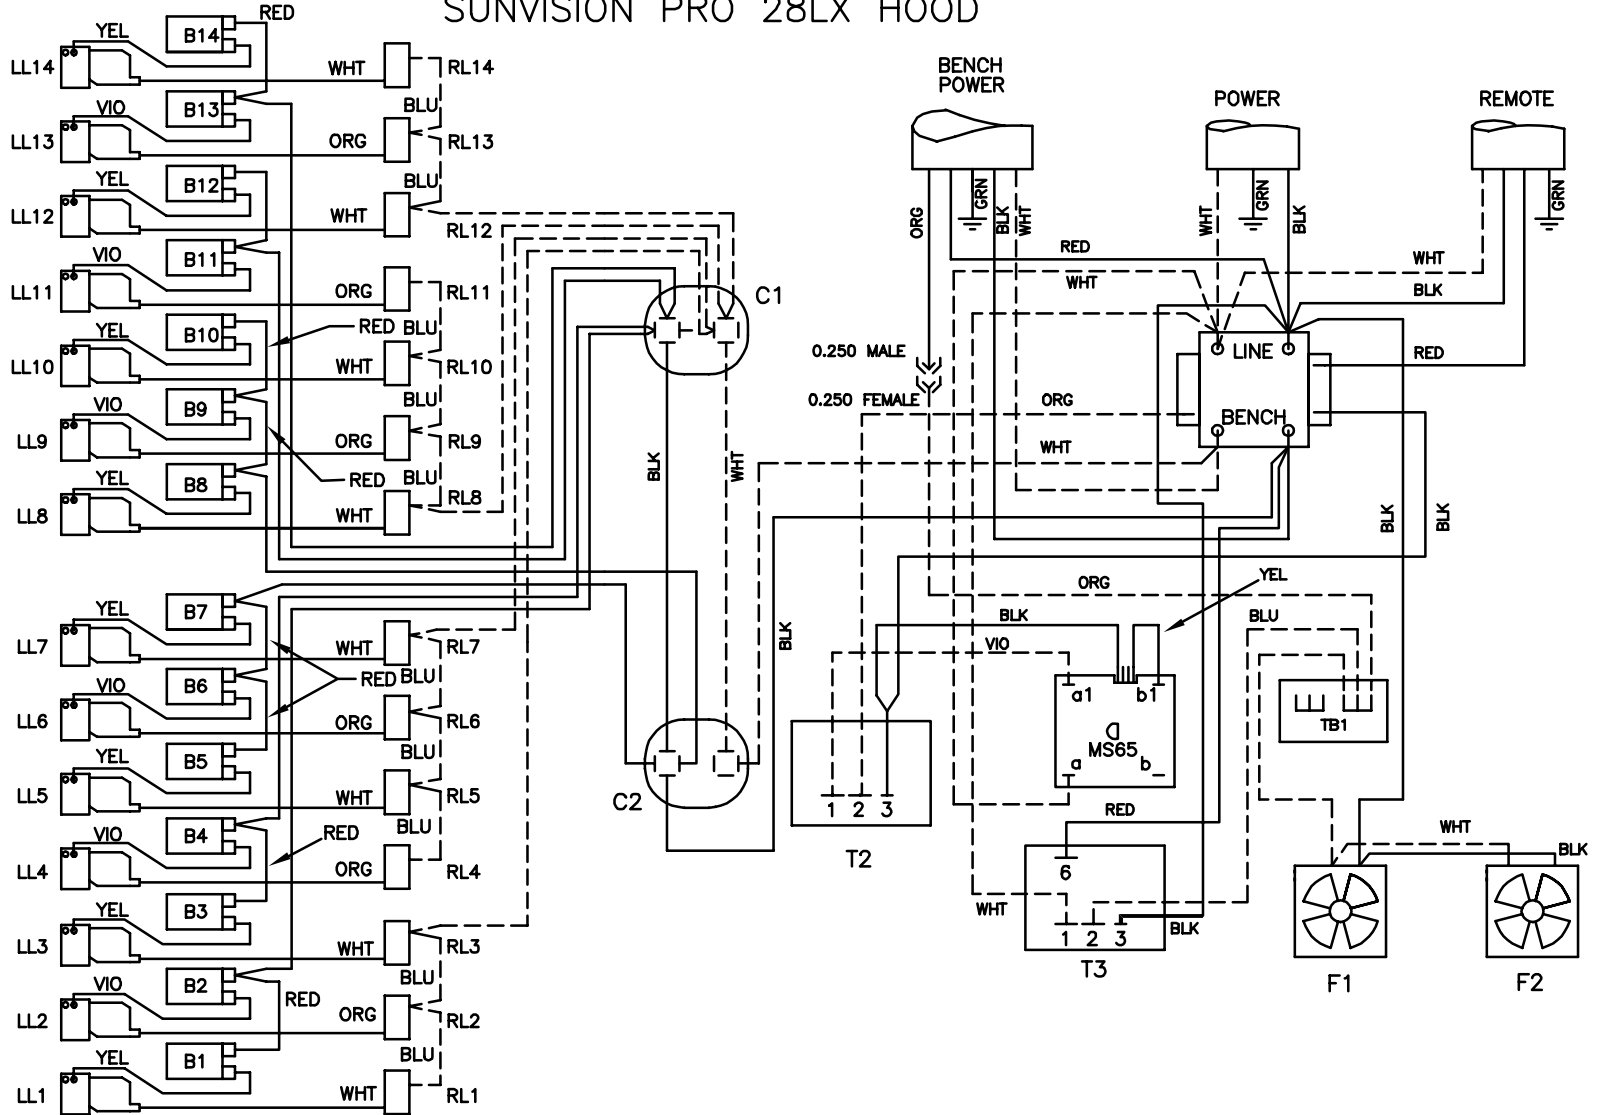

SUNVISION PRO 28LX HOOD

LL = LEFT LAMPHOLDER
 B = BALLAST
 F = FAN
 R = RELAY (CONTACTOR)
 TB = TERMINAL BLOCK

RL = RIGHT LAMPHOLDER
 C = CAPACITOR
 P = POWER
 T = TIMER

FRONT OF BED

6220 CHURCHMAN BYPASS
 INDIANAPOLIS, IN 46203

21484 REV. B

NOTE:

1. WIRE COLORS MAY NOT BE EXACTLY AS SHOWN

SUNVISION PRO 28LX HOOD

LL = LEFT LAMPHOLDER
 B = BALLAST
 F = FAN
 R = RELAY (CONTACTOR)
 TB = TERMINAL BLOCK

RL = RIGHT LAMPHOLDER
 C = CAPACITOR
 P = POWER
 T = TIMER

WARNING: ALTERING THE DESIGN, TIMER SYSTEM, OR WIRING FROM THAT SHOWN HEREIN, WILL VOID THE WARRANTY, AND MAY RESULT IN A VIOLATION OF FEDERAL LAW.

SUNVISION PRO 28LX BENCH

LL = LEFT LAMPHOLDER
 B = BALLAST
 F = FAN
 HC = HOUR COUNTER

RL = RIGHT LAMPHOLDER
 C = CAPACITOR
 P = POWER JACK

FRONT OF BED

6220 CHURCHMAN BYPASS
 INDIANAPOLIS, IN 46203

21485 REV. B

NOTE:

1. WIRE COLORS MAY NOT BE EXACTLY AS SHOWN

SUNVISION PRO 28LX BENCH

WARNING: ALTERING THE DESIGN, TIMER SYSTEM, OR WIRING FROM THAT SHOWN HEREIN, WILL VOID THE WARRANTY, AND MAY RESULT IN A VIOLATION OF FEDERAL LAW.