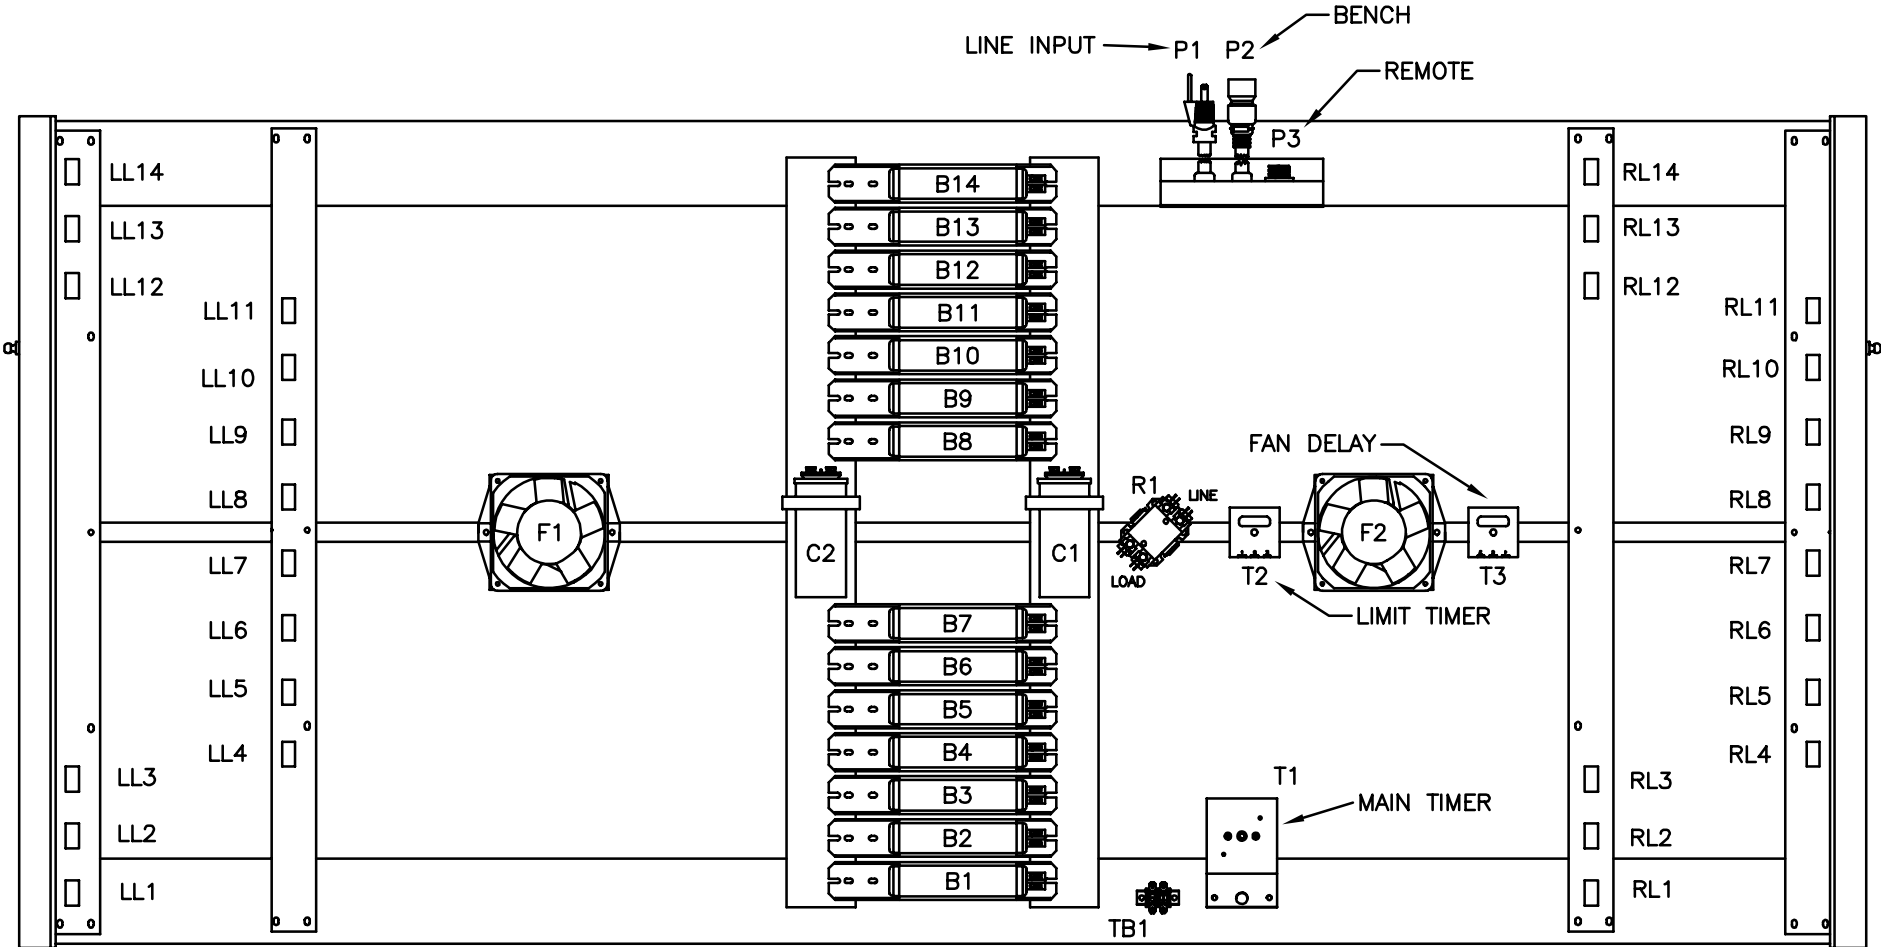

SUNVISION PRO 28LX HOOD

LL = LEFT LAMPHOLDER
 B = BALLAST
 F = FAN
 R = RELAY (CONTACTOR)
 TB = TERMINAL BLOCK

RL = RIGHT LAMPHOLDER
 C = CAPACITOR
 P = POWER
 T = TIMER

FRONT OF BED

6220 CHURCHMAN BYPASS
 INDIANAPOLIS, IN 46203

21484 REV. B

NOTE:

1. WIRE COLORS MAY NOT BE EXACTLY AS SHOWN

SUNVISION PRO 28LX HOOD

LL = LEFT LAMPHOLDER
 B = BALLAST
 F = FAN
 R = RELAY (CONTACTOR)
 TB = TERMINAL BLOCK

RL = RIGHT LAMPHOLDER
 C = CAPACITOR
 P = POWER
 T = TIMER