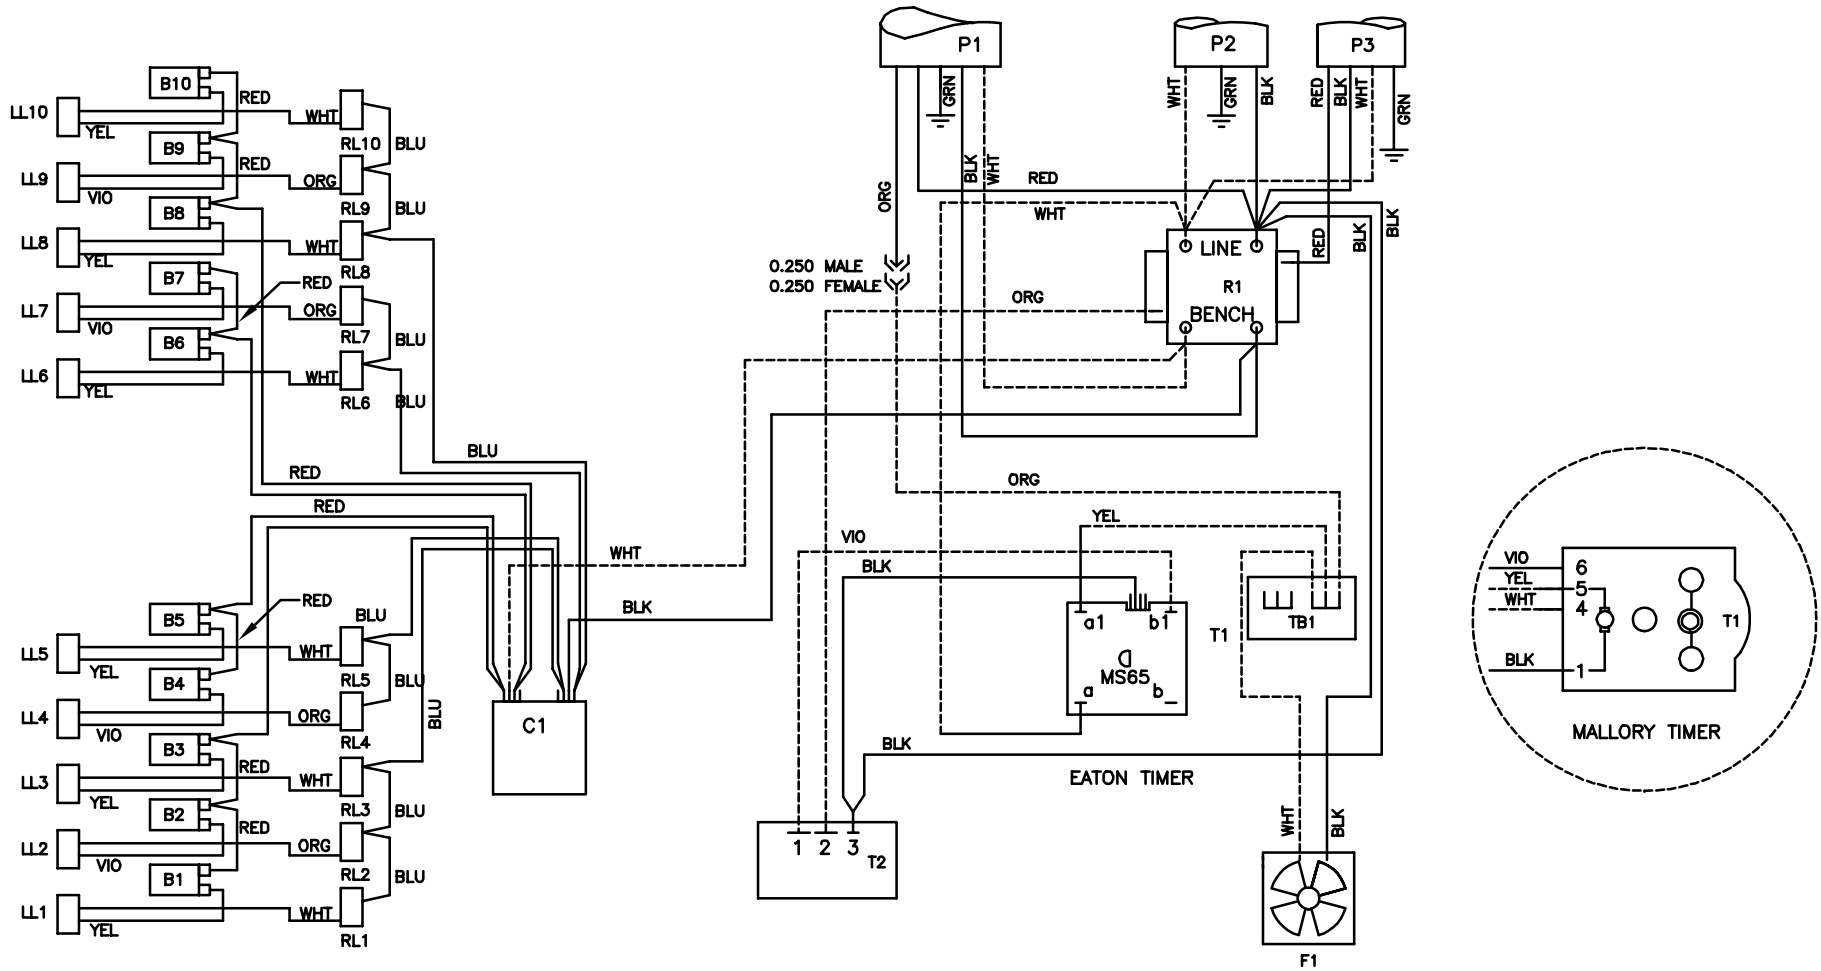

SUNQUEST PRO 20SX HOOD

LL = LEFT LAMP HOLDER
 B = BALLAST
 F = FAN
 R = RELAY (CONTACTOR)
 TB = TERMINAL BLOCK

RL = RIGHT LAMP HOLDER
 C = CAPACITOR
 P = POWER
 T = TIMER

FRONT OF BED

6220 CHURCHMAN BYPASS
 INDIANAPOLIS, IN 46203

20823 REV. D

SUNQUEST PRO 20SX HOOD

LL = LEFT LAMP HOLDER
 B = BALLAST
 F = FAN
 R = RELAY (CONTACTOR)
 TB = TERMINAL BLOCK
 RL = RIGHT LAMP HOLDER
 C = CAPACITOR
 P = POWER
 T = TIMER

WARNING: ALTERING THE DESIGN, TIMER SYSTEM, OR WIRING FROM THAT SHOWN HEREIN, WILL VOID THE WARRANTY, AND MAY RESULT IN A VIOLATION OF FEDERAL LAW.

SUNQUEST PRO 20SX BENCH

LL = LEFT LAMP HOLDER
 B = BALLAST
 F = FAN

RL = RIGHT LAMP HOLDER
 C = CAPACITOR
 P = POWER

FRONT OF BED

6220 CHURCHMAN BYPASS
 INDIANAPOLIS, IN 46203

20824 REV. B

SUNQUEST PRO 20SX BENCH

NOTE:

1. WIRE COLORS MAY NOT BE EXACTLY AS SHOWN

LL = LEFT LAMP HOLDER
 B = BALLAST
 F = FAN

RL = RIGHT LAMP HOLDER
 C = CAPACITOR
 P = POWER

WARNING: ALTERING THE DESIGN, TIMER SYSTEM, OR WIRING FROM THAT SHOWN HEREIN, WILL VOID THE WARRANTY, AND MAY RESULT IN A VIOLATION OF FEDERAL LAW.