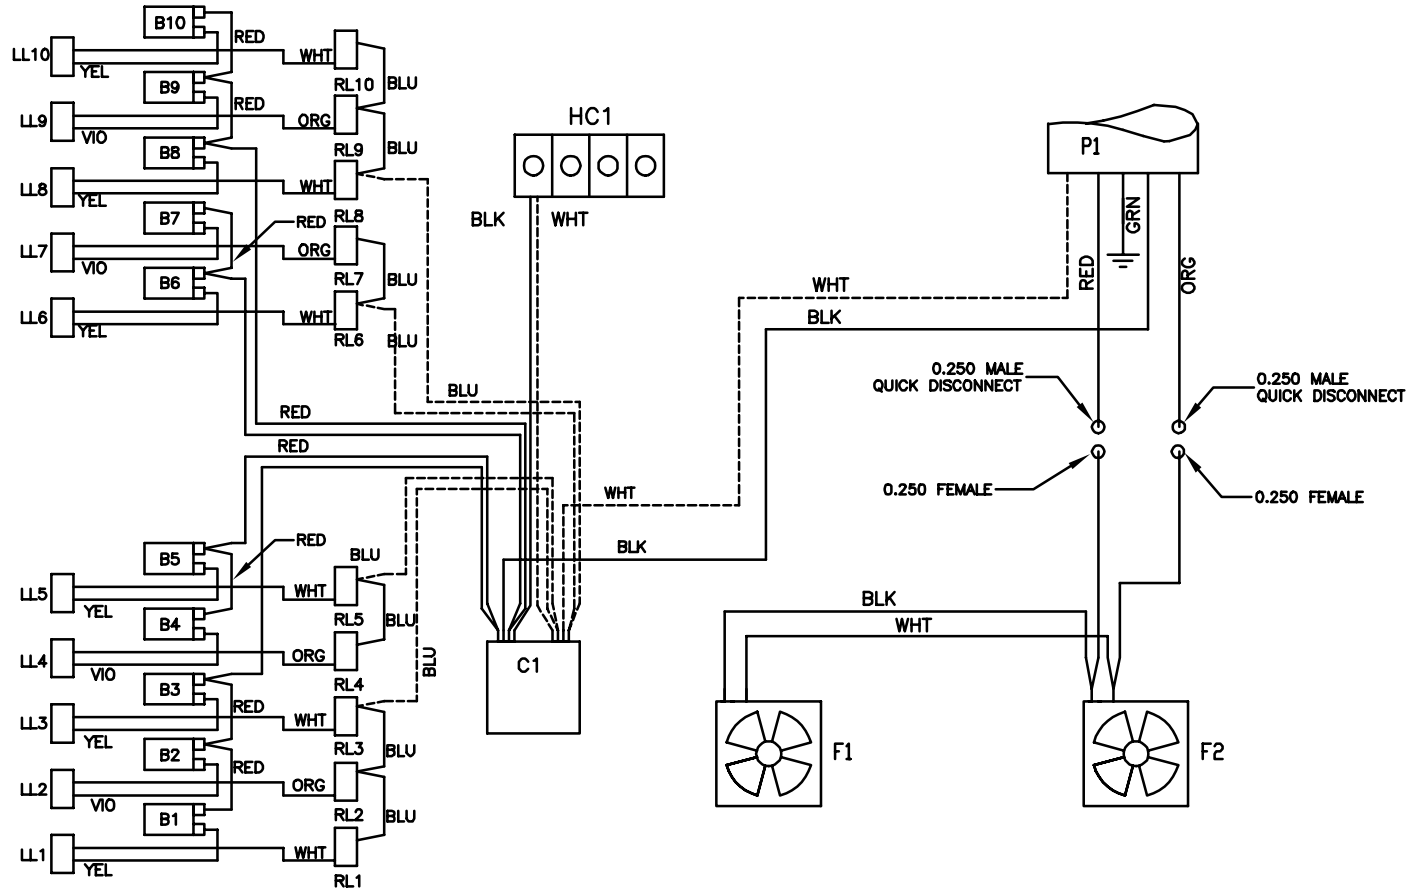

SUNQUEST PRO 20SX HOOD

LL = LEFT LAMP HOLDER
 B = BALLAST
 F = FAN
 R = RELAY (CONTACTOR)
 TB = TERMINAL BLOCK

RL = RIGHT LAMP HOLDER
 C = CAPACITOR
 P = POWER
 T = TIMER

FRONT OF BED

6220 CHURCHMAN BYPASS
 INDIANAPOLIS, IN 46203

20823 REV. D

SUNQUEST PRO 20SX HOOD

LL = LEFT LAMP HOLDER
 B = BALLAST
 F = FAN
 R = RELAY (CONTACTOR)
 TB = TERMINAL BLOCK
 RL = RIGHT LAMP HOLDER
 C = CAPACITOR
 P = POWER
 T = TIMER

WARNING: ALTERING THE DESIGN, TIMER SYSTEM, OR WIRING FROM THAT SHOWN HEREIN, WILL VOID THE WARRANTY, AND MAY RESULT IN A VIOLATION OF FEDERAL LAW.

SUNQUEST PRO 20SX BENCH

LL = LEFT LAMP HOLDER
 B = BALLAST
 F = FAN

RL = RIGHT LAMP HOLDER
 C = CAPACITOR
 P = POWER

FRONT OF BED

6220 CHURCHMAN BYPASS
 INDIANAPOLIS, IN 46203

20824 REV. B

SUNQUEST PRO 20SX BENCH

NOTE:

1. WIRE COLORS MAY NOT BE EXACTLY AS SHOWN

LL = LEFT LAMP HOLDER
 B = BALLAST
 F = FAN

RL = RIGHT LAMP HOLDER
 C = CAPACITOR
 P = POWER

WARNING: ALTERING THE DESIGN, TIMER SYSTEM, OR WIRING FROM THAT SHOWN HEREIN, WILL VOID THE WARRANTY, AND MAY RESULT IN A VIOLATION OF FEDERAL LAW.