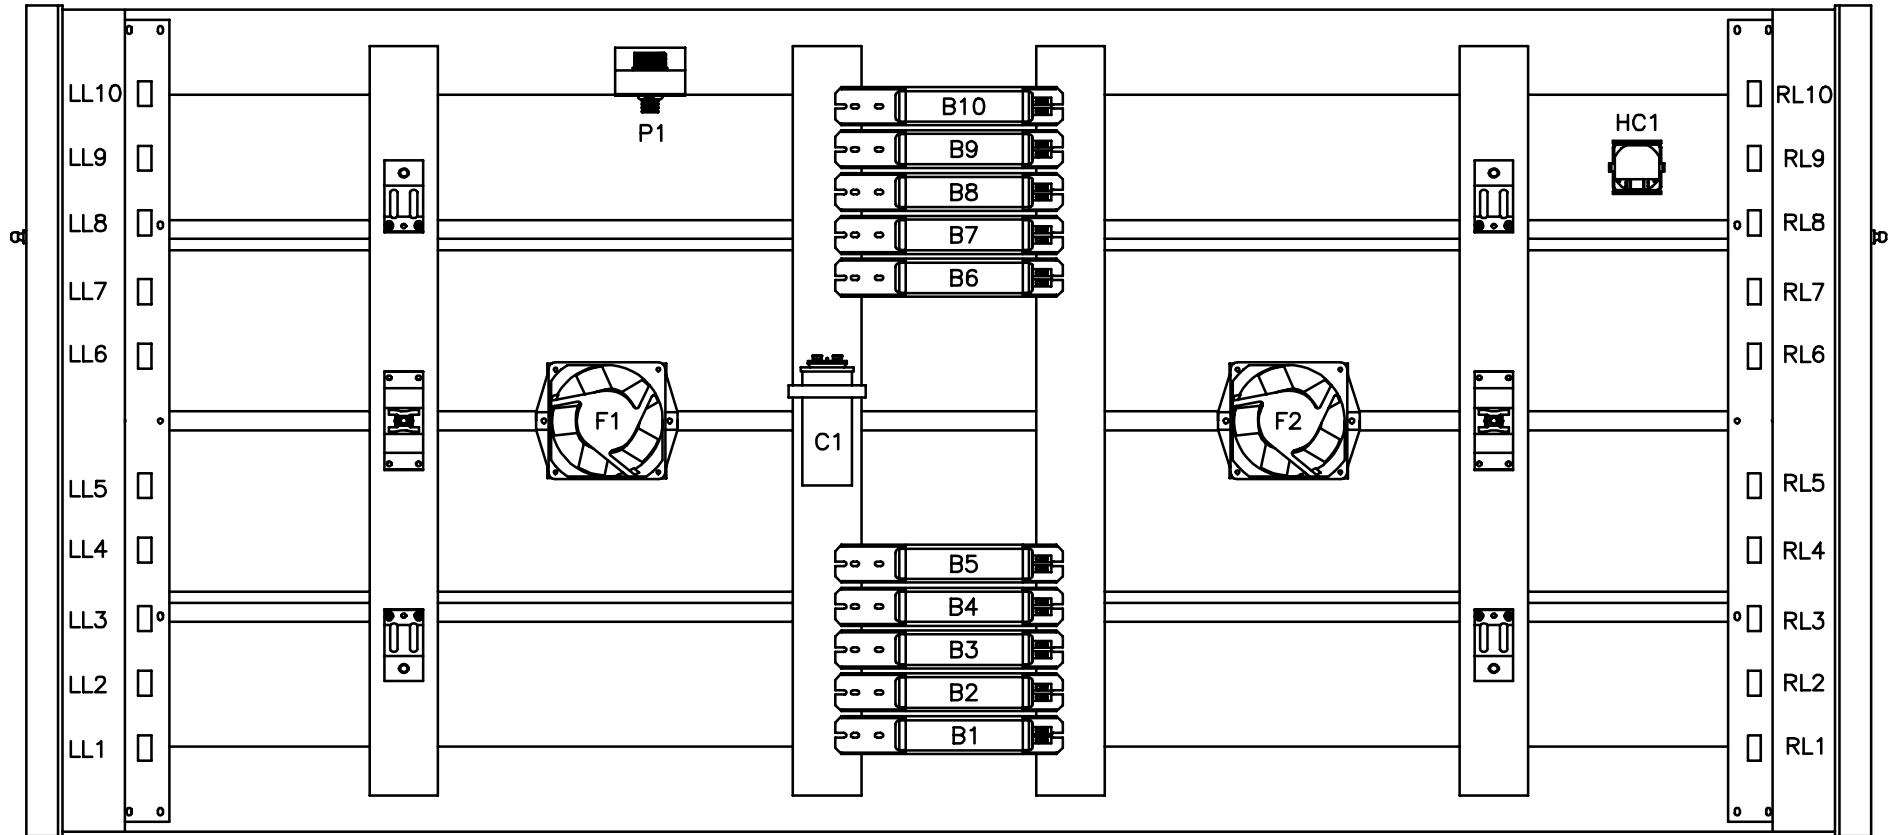

SUNQUEST PRO 20SX HOOD

LL = LEFT LAMP HOLDER
 B = BALLAST
 F = FAN
 R = RELAY (CONTACTOR)
 TB = TERMINAL BLOCK

RL = RIGHT LAMP HOLDER
 C = CAPACITOR
 P = POWER
 T = TIMER

FRONT OF BED

6220 CHURCHMAN BYPASS
 INDIANAPOLIS, IN 46203

20823 REV. D

SUNQUEST PRO 20SX HOOD

LL = LEFT LAMP HOLDER
 B = BALLAST
 F = FAN
 R = RELAY (CONTACTOR)
 TB = TERMINAL BLOCK
 RL = RIGHT LAMP HOLDER
 C = CAPACITOR
 P = POWER
 T = TIMER

WARNING: ALTERING THE DESIGN, TIMER SYSTEM, OR WIRING FROM THAT SHOWN HEREIN, WILL VOID THE WARRANTY, AND MAY RESULT IN A VIOLATION OF FEDERAL LAW.

SUNQUEST PRO 20SX BENCH

LL = LEFT LAMP HOLDER
 B = BALLAST
 F = FAN

RL = RIGHT LAMP HOLDER
 C = CAPACITOR
 P = POWER

FRONT OF BED

6220 CHURCHMAN BYPASS
 INDIANAPOLIS, IN 46203

20824 REV. B

SUNQUEST PRO 20SX BENCH

NOTE:

1. WIRE COLORS MAY NOT BE EXACTLY AS SHOWN

LL = LEFT LAMP HOLDER
 B = BALLAST
 F = FAN

RL = RIGHT LAMP HOLDER
 C = CAPACITOR
 P = POWER

WARNING: ALTERING THE DESIGN, TIMER SYSTEM, OR WIRING FROM THAT SHOWN HEREIN, WILL VOID THE WARRANTY, AND MAY RESULT IN A VIOLATION OF FEDERAL LAW.