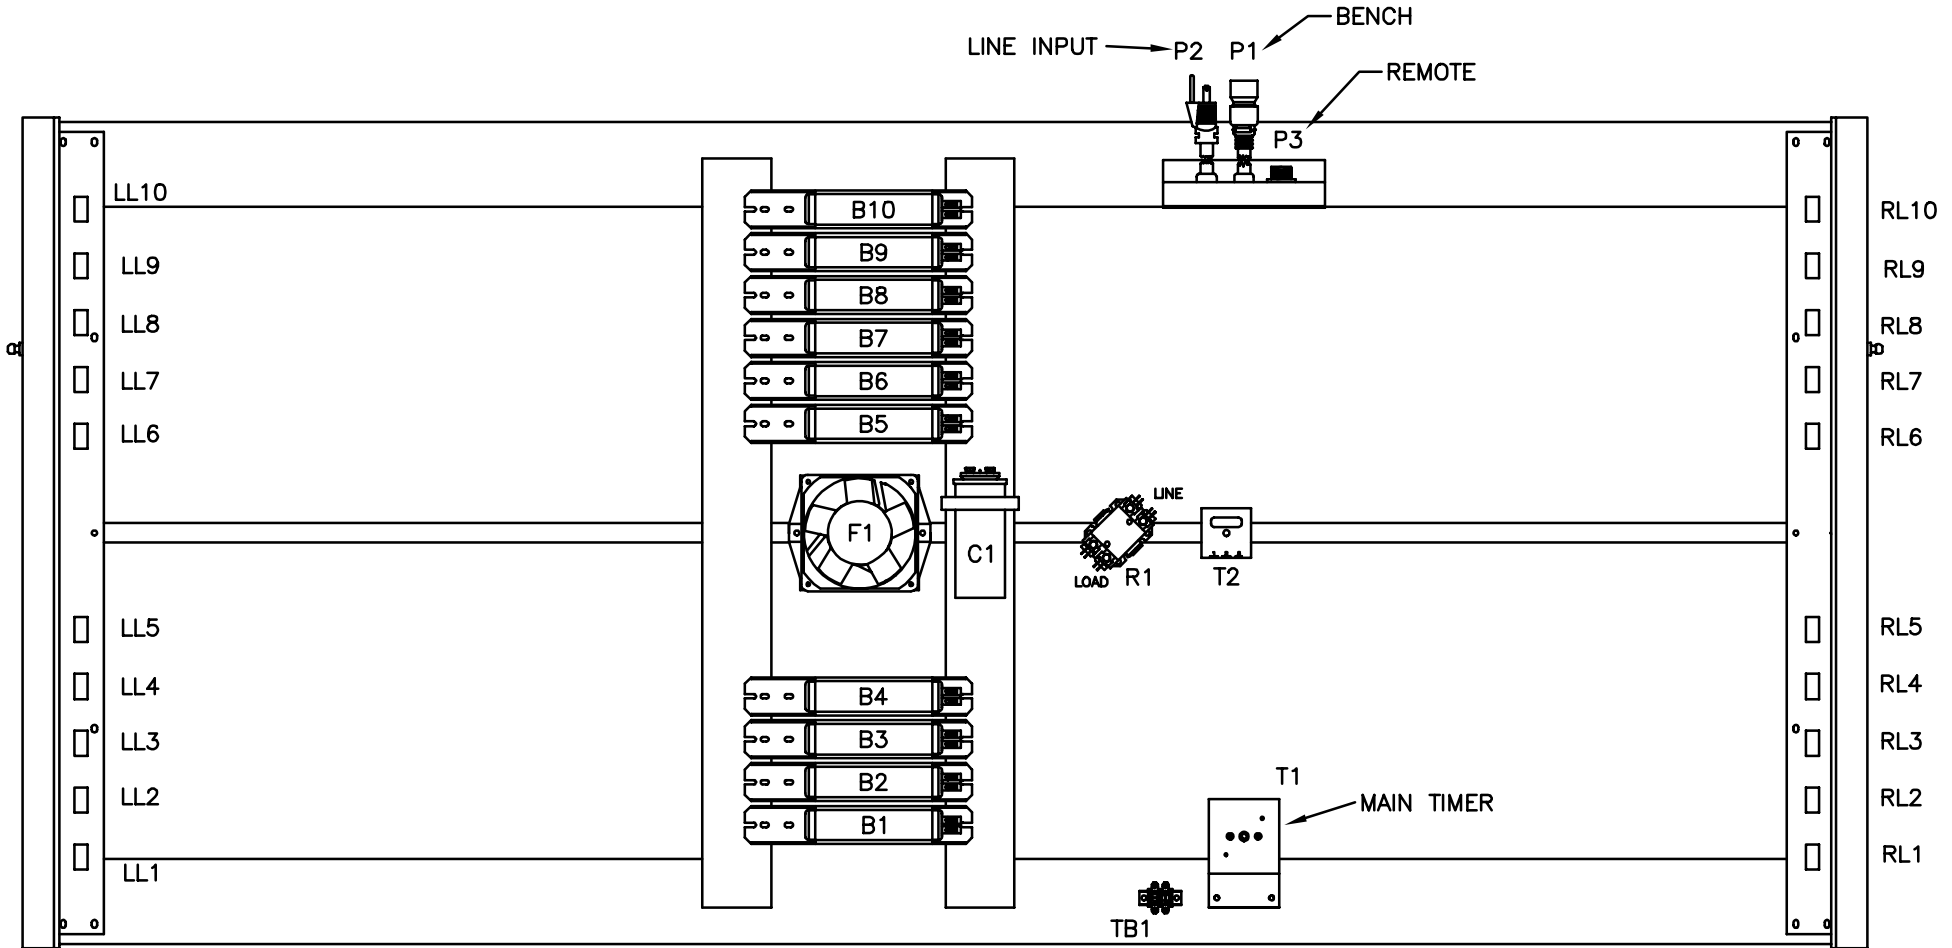

SUNQUEST PRO 20SX HOOD

LL = LEFT LAMP HOLDER
 B = BALLAST
 F = FAN
 R = RELAY (CONTACTOR)
 TB = TERMINAL BLOCK

RL = RIGHT LAMP HOLDER
 C = CAPACITOR
 P = POWER
 T = TIMER

FRONT OF BED

6220 CHURCHMAN BYPASS
 INDIANAPOLIS, IN 46203

20823 REV. D

SUNQUEST PRO 20SX HOOD

LL = LEFT LAMP HOLDER
 B = BALLAST
 F = FAN
 R = RELAY (CONTACTOR)
 TB = TERMINAL BLOCK
 RL = RIGHT LAMP HOLDER
 C = CAPACITOR
 P = POWER
 T = TIMER

WARNING: ALTERING THE DESIGN, TIMER SYSTEM, OR WIRING FROM THAT SHOWN HEREIN, WILL VOID THE WARRANTY, AND MAY RESULT IN A VIOLATION OF FEDERAL LAW.

SUNQUEST PRO 20SX BENCH

LL = LEFT LAMP HOLDER
 B = BALLAST
 F = FAN

RL = RIGHT LAMP HOLDER
 C = CAPACITOR
 P = POWER

FRONT OF BED

6220 CHURCHMAN BYPASS
 INDIANAPOLIS, IN 46203

20824 REV. B

SUNQUEST PRO 20SX BENCH