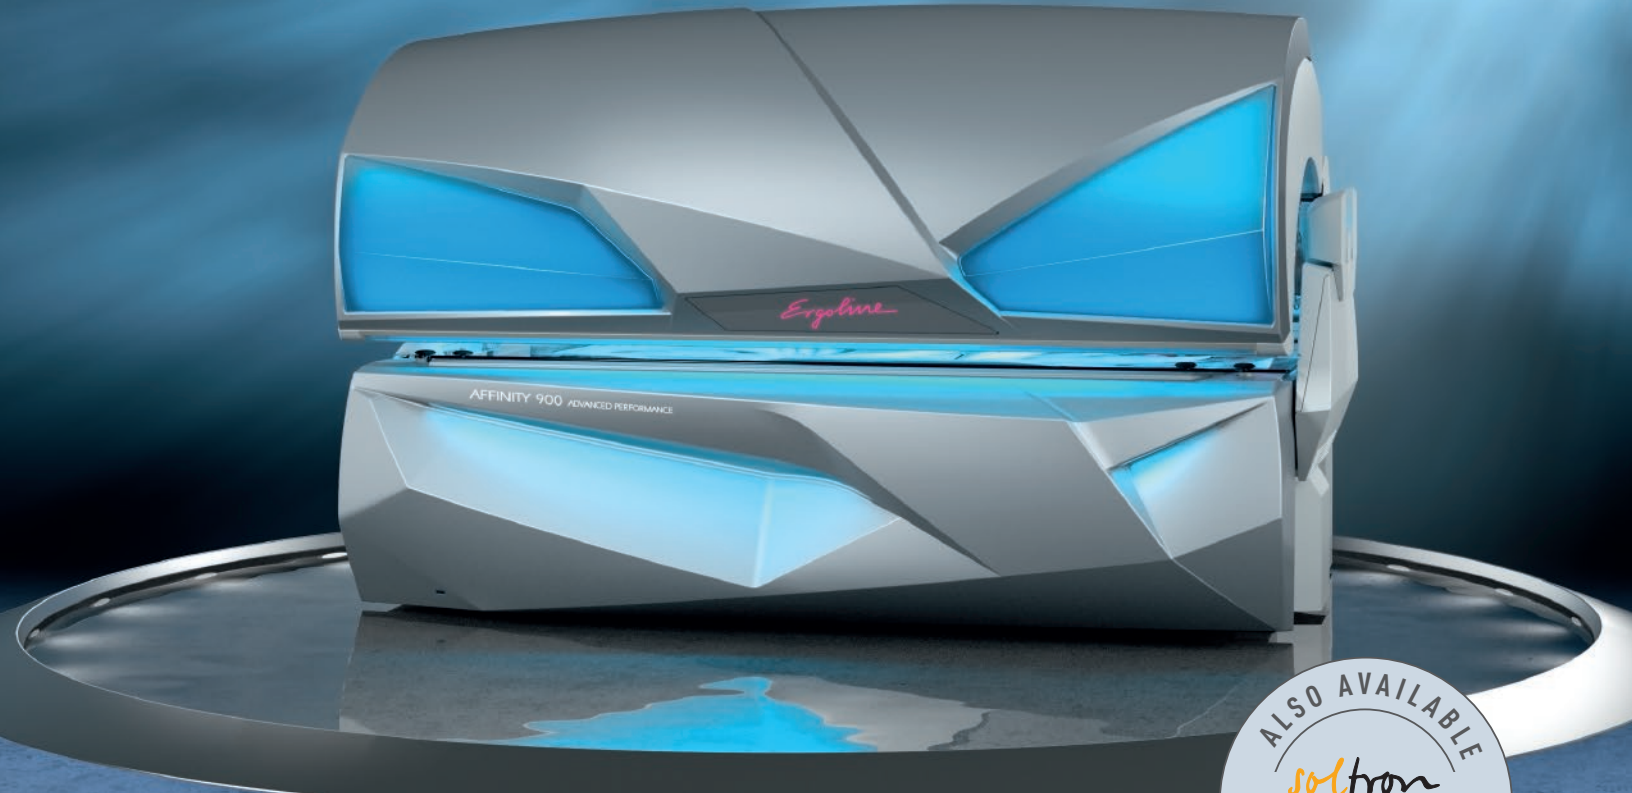

**ERGO LINE
AFFINITY 900**

**ADVANCED
PERFORMANCE**

ERGO LINE AFFINITY 900 ADVANCED PERFORMANCE

ADVANCED PERFORMANCE

- **ADVANCED PERFORMANCE WITH 50 UV LAMPS AND 4 FACIAL TANNERS**
- **LED LIGHT SHOW – A NEW HIGHLIGHT IN YOUR SALON**
- **LED INTERIOR LIGHT – BRIGHTLY ILLUMINATED INTERIOR**
- **TEMPTRONIC – ENJOY A PLEASANT AND CONSTANT TEMPERATURE**
- **AQUA MIST & AROMA – REFRESH AND RELAX WHILE TANNING**
- **NEW CONTROL PANEL – FOR COMPLETE EASE OF OPERATION**

*Minimum quantities may be required for customs designs. Ask your Ergoline representative for details.

Ergoline

HIGHLIGHTS

AFFINITY 900 ADVANCED PERFORMANCE

ADVANCED
50 x 160 W

With the latest UV technologies, Ergoline is the world leader in commercial tanning. Advanced Performance delivers a deep and seamless tan with 50 UV body lamps.

ULTRA
4 x 520 W

Ultra Performance Plus technology with glass reflectors includes UV-B spaghetti lamps and special filters. It is the most advanced facial system on the market today.

LED LIGHT SHOW

High quality performance LED's guarantee impressive color brilliance with more than 200 colors and light effects. It features up to 80% energy savings and an operating life of more than 30,000 hours.

INTERIOR LIGHT

The new LED interior light emphasizes the features in the tanning tunnel. The brightly illuminated tanning tunnel appears particularly hygienic and invites your customers to tan.

BODY SHAPE