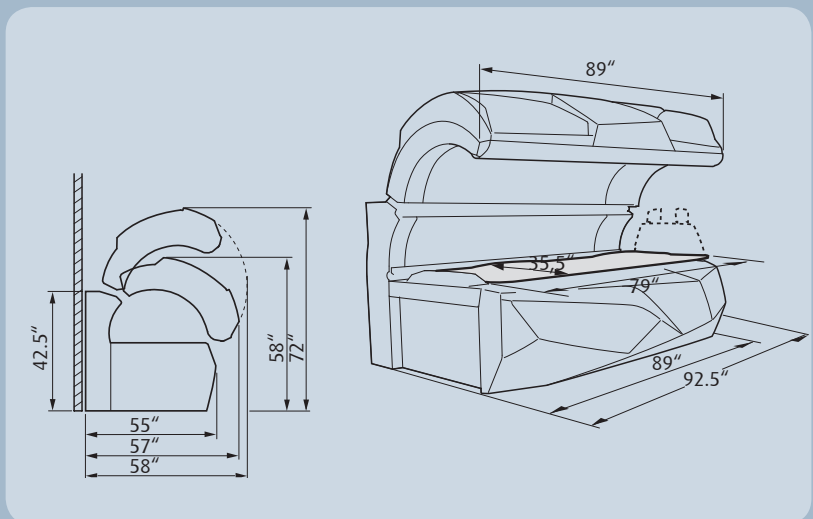

SUN ERGOLINE, A DIVISION OF JK PRODUCTS & SERVICES, INC.

1 Walter Kratz Drive · Jonesboro, AR 72401

☎ 870.935.1130

@ ergoline@sunergoline.com

www www.sunergoline.com

f www.facebook.com/ErgolineWorld

🐦 @JKNorthAmerica

Ergoline

Contraindication: This product is contra indicated for use on persons under the age of 18 years.

Contraindication: This product must not be used if skin lesions or open wounds are present.

Warning: This product should not be used on individuals who have had skin cancer or have a family history of skin cancer.

Warning: Persons repeatedly exposed to UV radiation should be regularly evaluated for skin cancer.

Notice: Read the mandatory FDA warning label found on every tanning machine for important information on potential eye injury, skin cancer, skin aging and photosensitive reaction and proper use. Compliant protective eyewear must be worn when using any indoor tanning system or device.

© 2014 JK Products & Services, Inc. reserves the right to change product designs, features, specifications, etc. without notice.